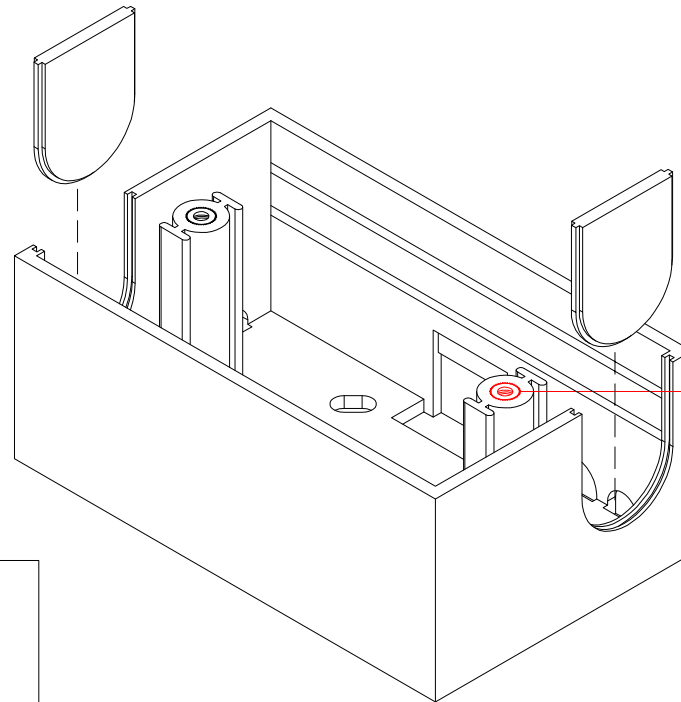

BACK BOX

Thread no stripping
and nut no idling

Materials:

Body : ABS

Nut : Brass

Operation Temperature : -40 °C ~ +70 °C

DRAW NO:		ITEM NO:	WP-SBBWH
	APPR	CUSTOMER:	
UNIT: m/m	DESIGN	DATE:	
SCALE:	Ref. NO:	TOLERANCE:	X ± 1 · X ± 0.2 · XX ± 0.15