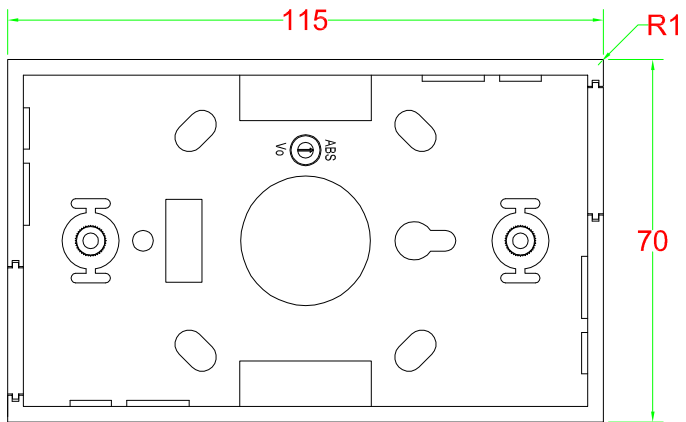

BACK BOX

Thread no stripping
and nut no idling

Materials:

Body : ABS

Nut : Brass

Operation Temperature : -40 °C ~ +70 °C

DRAW NO:		ITEM NO:	WP-SBBWH
	APPR	CUSTOMER:	
UNIT: m/m	DESIGN	DATE:	
SCALE:	Ref. NO:	TOLERANCE:	X ± 1 · X ± 0.2 · XX ± 0.15