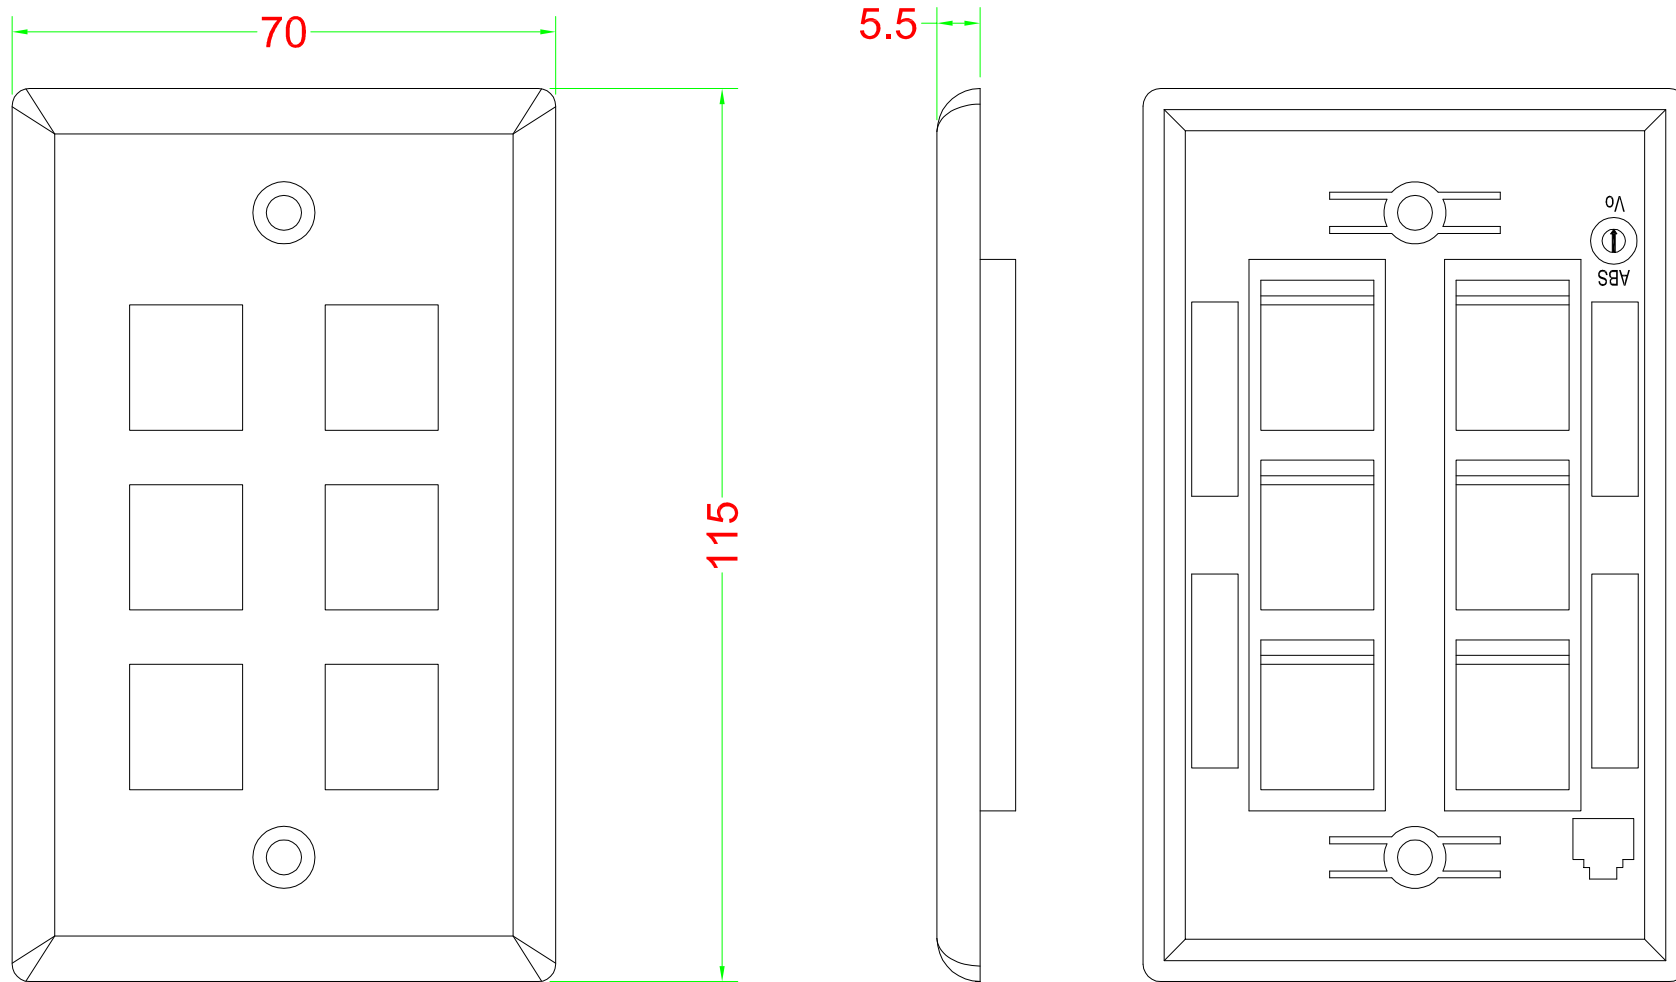

FACEPLATE

Materials:

Plate : Fireproof ABS UL-94V0

Operation Temperature : -40 °C ~ +70 °C

DRAW NO:		ITEM NO:	WP-S06xx
 APPR		CUSTOMER:	
UNIT: m/m	DESIGN	DATE:	
SCALE:	Ref. NO:	TOLERANCE:	X ± 1 · X ± 0.2 · XX ± 0.15