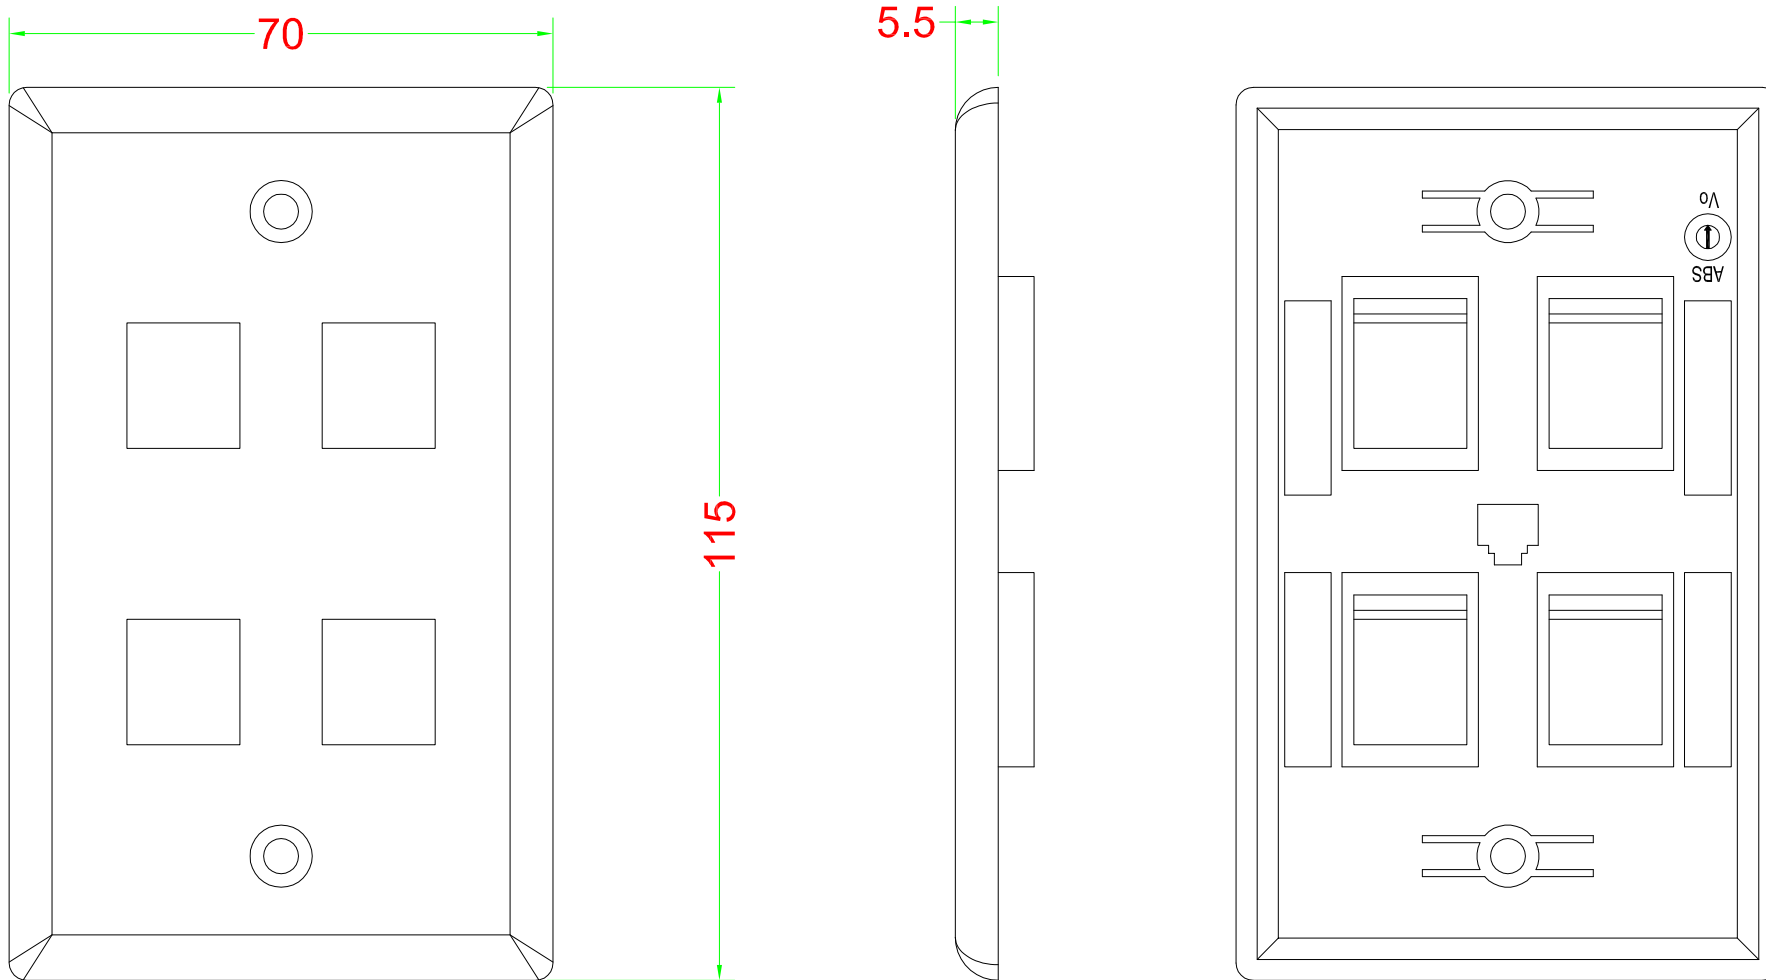

# FACEPLATE

## Materials:

Plate : Fireproof ABS UL-94V0

Operation Temperature : -40 °C ~ +70 °C

DRAW NO:		ITEM NO:	WP-S04xx
	APPR	CUSTOMER:	
UNIT: m/m	DESIGN	DATE:	
SCALE:	Ref. NO:	TOLERANCE:	X ± 1   · X ± 0.2   · XX ± 0.15