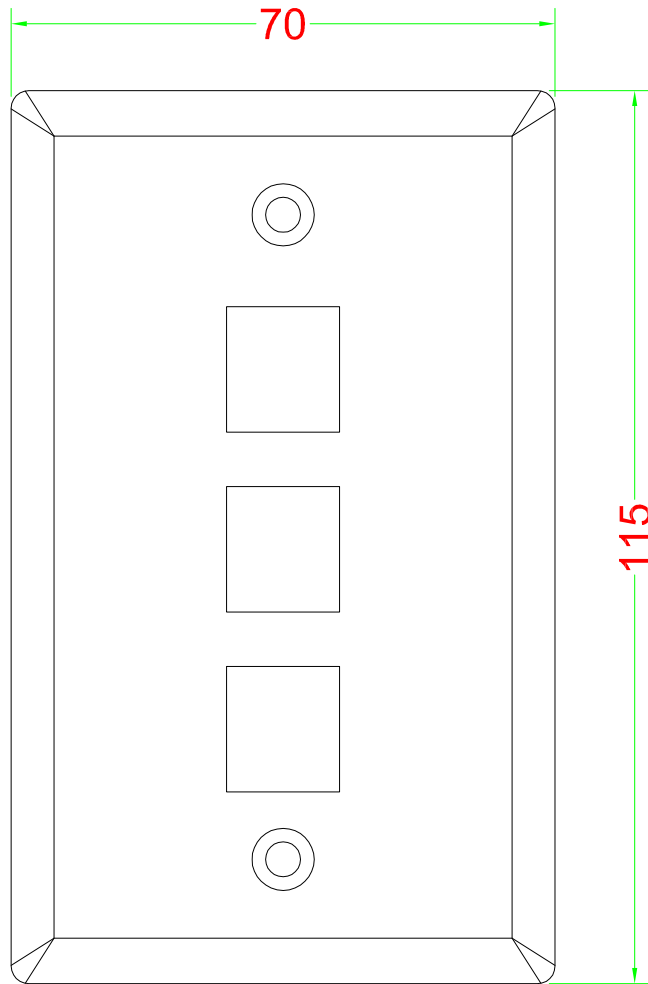

FACEPLATE

Materials:

Plate : Fireproof ABS UL-94V0

Operation Temperature : -40 °C ~ +70 °C

DRAW NO:		ITEM NO:	WP-S03xx
 APPR		CUSTOMER:	
UNIT: m/m	DESIGN	DATE:	
SCALE:	Ref. NO:	TOLERANCE:	X ± 1 · X ± 0.2 · XX ± 0.15