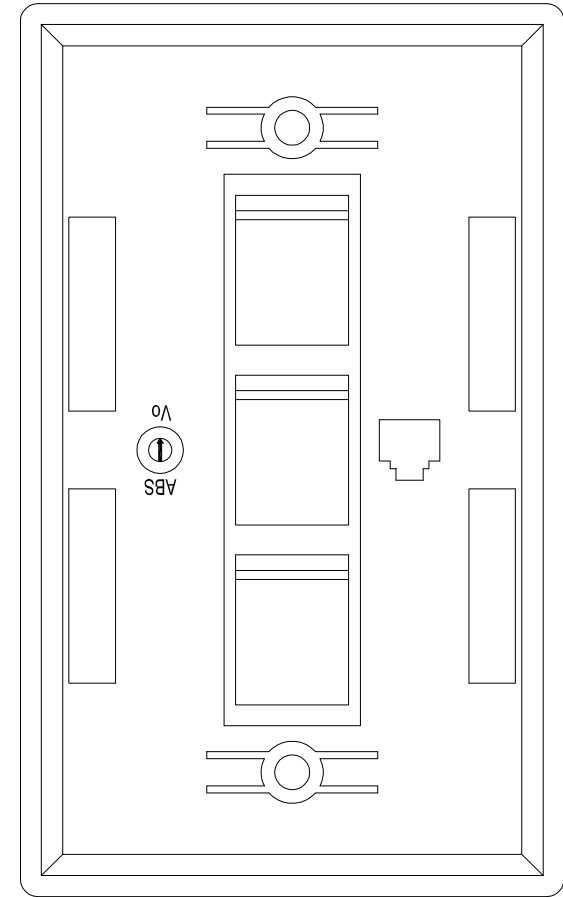

FACEPLATE

Materials:

Plate : Fireproof ABS UL-94V0

Operation Temperature : -40 °C ~ +70 °C

DRAW NO:		ITEM NO:	WP-S03xx
 APPR		CUSTOMER:	
UNIT: m/m	DESIGN	DATE:	
SCALE:	Ref. NO:	TOLERANCE:	X ± 1 · X ± 0.2 · XX ± 0.15