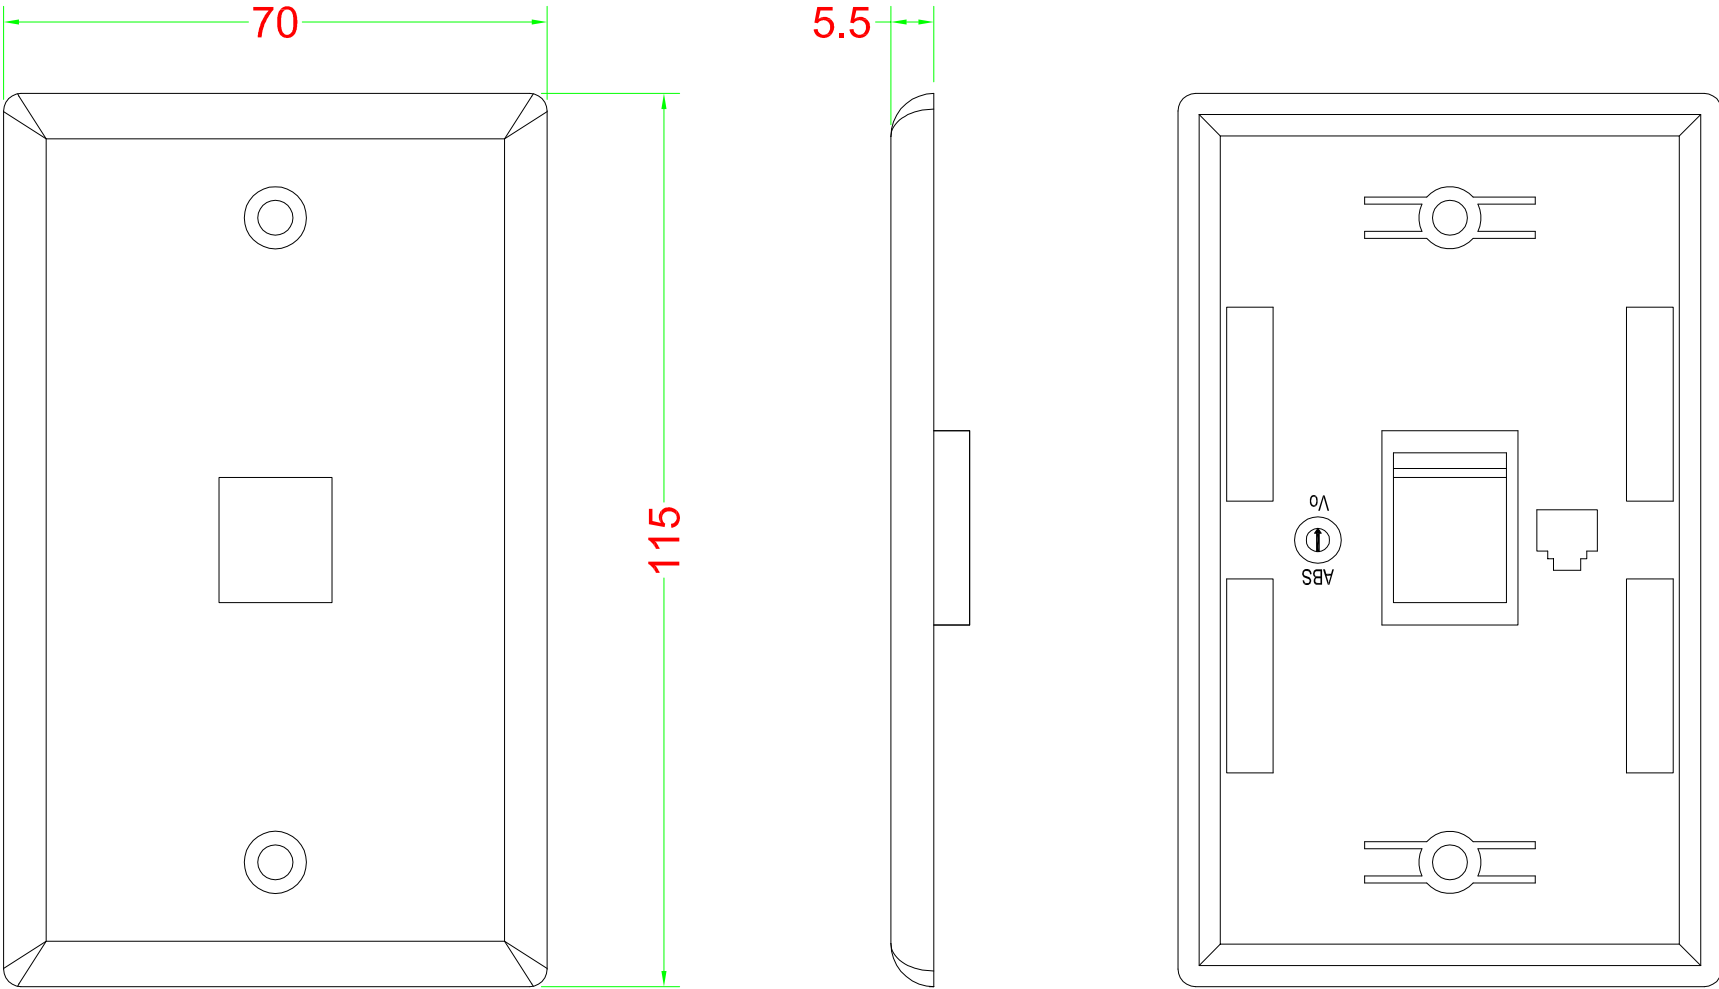

FACEPLATE

Materials:

Plate : Fireproof ABS UL-94V0

Operation Temperature : -40 °C ~ +70 °C

DRAW NO:		ITEM NO:	WP-S01xx
	APPR	CUSTOMER:	
UNIT: m/m	DESIGN	DATE:	
SCALE:	Ref. NO:	TOLERANCE:	X ± 1 · X ± 0.2 · XX ± 0.15