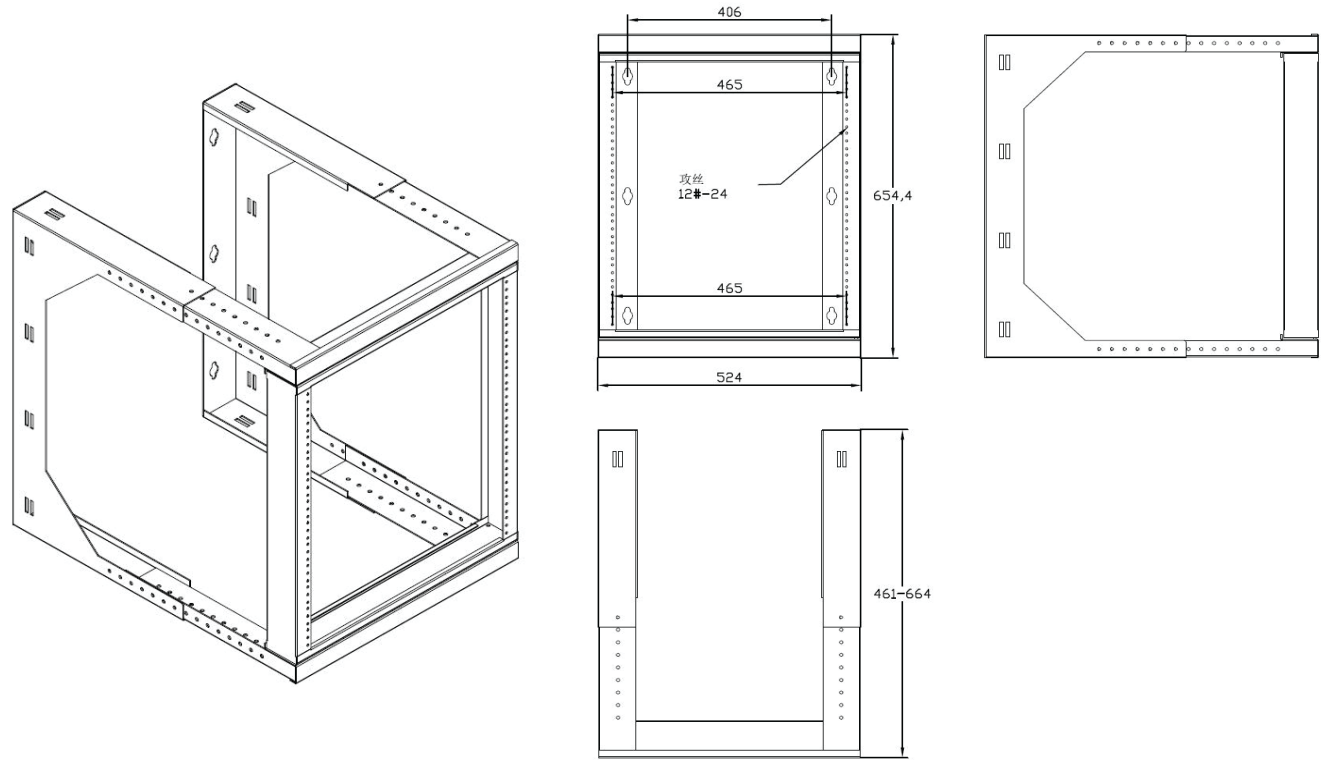

12U Adjustable Depth Open Frame Swing Out Wall Mount Rack - 301 Series, Flat Packed

Compliance: EIA-310D
 Delivery Style: Knockdown
 Dual Tapped Rails: Yes (#12-24)
 Electrostatic Powdercoat MicroFinish: Black
 Hinged Swing Out Design: Yes
 Load Capacity: 88 lbs
 Mounting Format: 19"
 Numbered RU positions: Yes
 Rack Size Depth (Internal): 18-28"
 Rack Size Width (Internal): 21" (19")
 RMU: 12U
 Screws & Washers (#12-24): 16 each
 Rack Height (Assembled): 26.5 Inch
 SKU: WMR-S301-12U
 GTIN: 00845425025326
 Weight (Lbs): 30.90