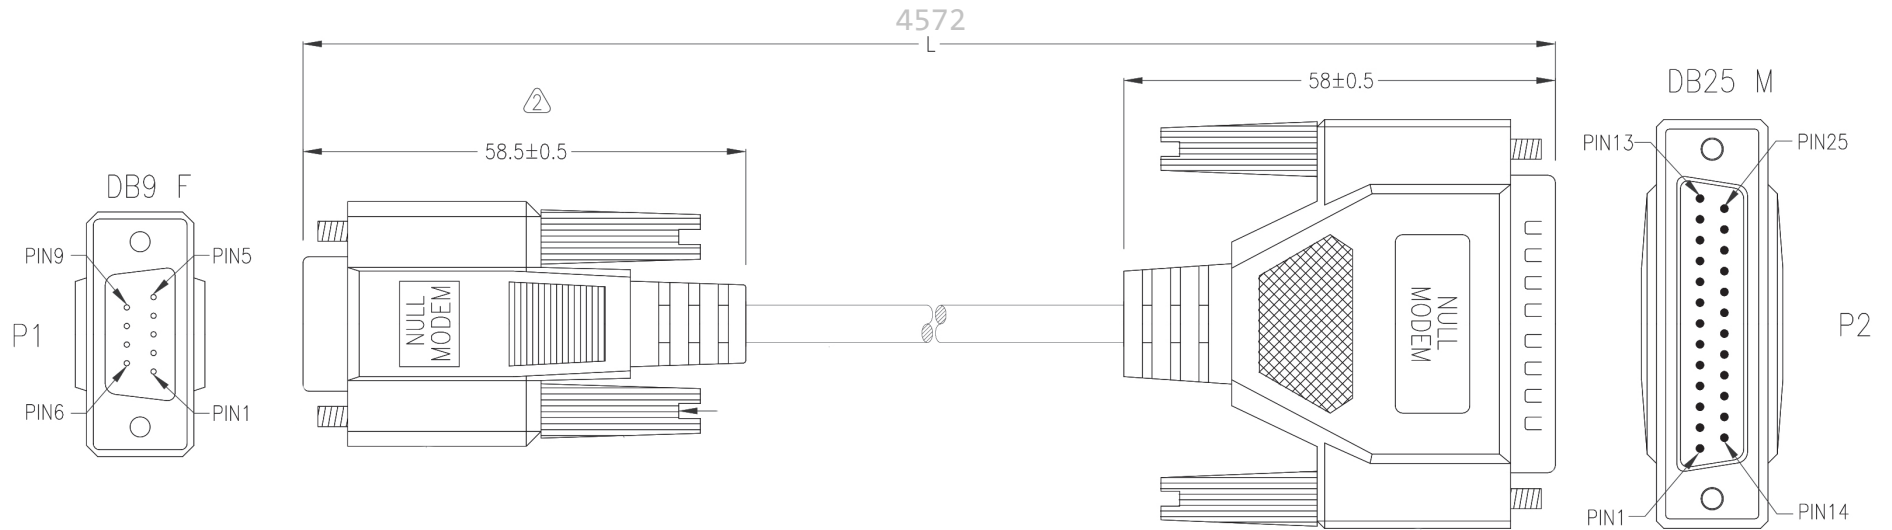

# 15 FT Null Modem Cable - DB9 Female to DB25 Male

1068

P1	P2	Color
1	4	BROWN
	5	
2	2	RED
3	3	ORANGE
4	6	YELLOW
5	7	GREEN
6	20	BLUE
7	8	PURPLE
8		
9	22	BLACK
SHIELD	SHIELD	