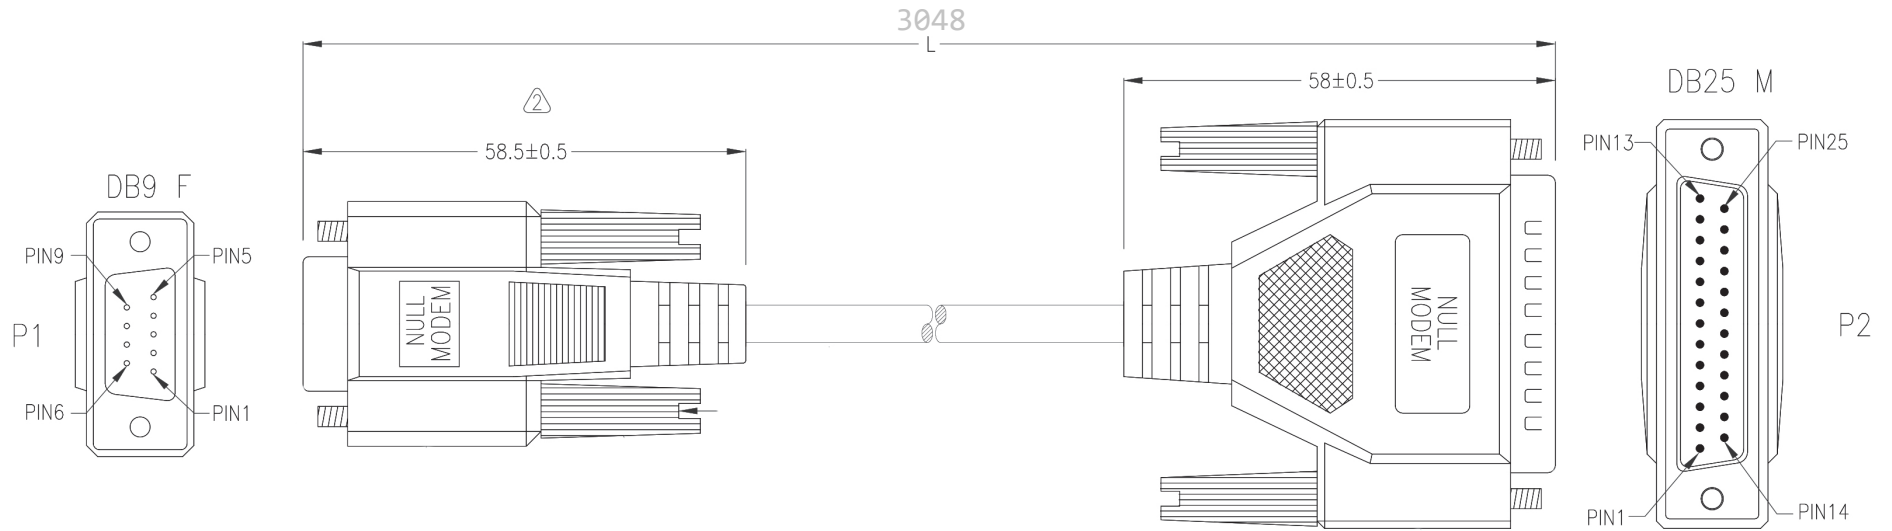

10 FT Null Modem Cable - DB9 Female to DB25 Male

1068

P1	P2	Color
1	4	BROWN
	5	
2	2	RED
3	3	ORANGE
4	6	YELLOW
5	7	GREEN
6	20	BLUE
7	8	PURPLE
8		
9	22	BLACK
SHIELD	SHIELD	