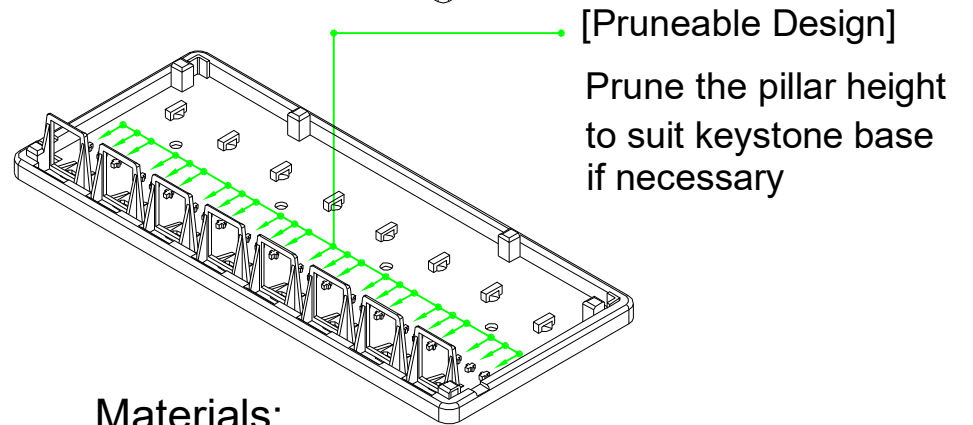

MOUNT BOX

Materials:

Body : Fireproof ABS UL-94V0

Operation Temperature : -40 ~ +70

DRAW NO:		ITEM NO:	
APPR		SMB-8xx	
UNIT: m/m		CUSTOMER:	
DESIGN		DATE:	
SCALE: Ref. NO:		TOLERANCE: · ± 1 · X ± 0.2 · XX ± 0.15	