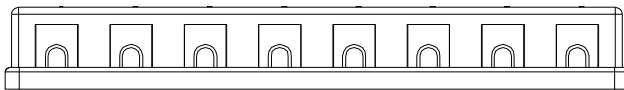

MOUNT BOX

Materials:

Body : Fireproof ABS UL-94V0

Operation Temperature : -40 ~ +70

DRAW NO:		ITEM NO:	
APPR		SMB-8xx	
UNIT: m/m		CUSTOMER:	
DESIGN		DATE:	
SCALE: Ref. NO:		TOLERANCE: · ± 1 · X ± 0.2 · XX ± 0.15	