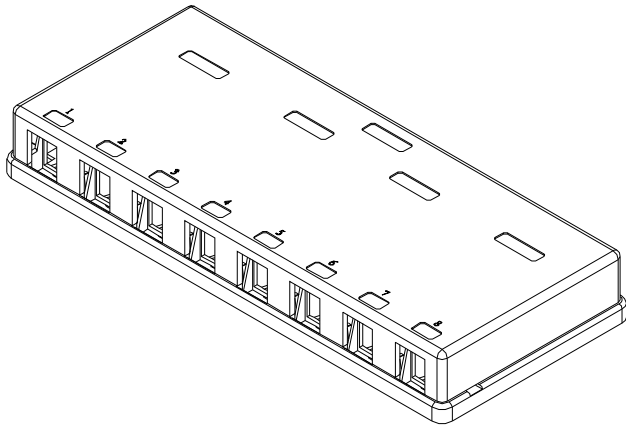

MOUNT BOX

Materials:

Body : Fireproof ABS UL-94V0

Operation Temperature : -40 ~ +70

DRAW NO:		ITEM NO:	
APPR		SMB-8xx	
UNIT: m/m		CUSTOMER:	
DESIGN		DATE:	
SCALE: Ref. NO:		TOLERANCE: · ± 1 · X ± 0.2 · XX ± 0.15	