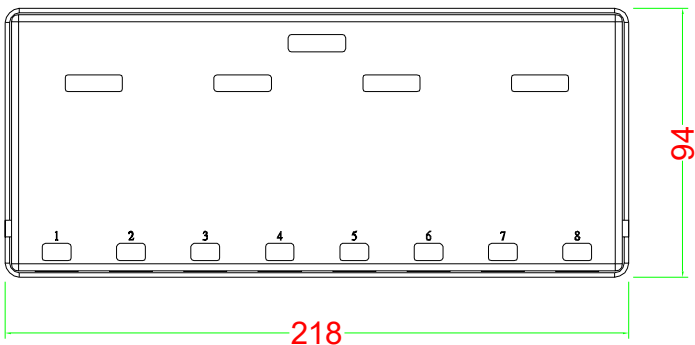

MOUNT BOX

Materials:

Body : Fireproof ABS UL-94V0

Operation Temperature : -40 ~ +70

DRAW NO:		ITEM NO:	
APPR		SMB-8xx	
UNIT: m/m		CUSTOMER:	
DESIGN		DATE:	
SCALE: Ref. NO:		TOLERANCE: · ± 1 · X ± 0.2 · XX ± 0.15	