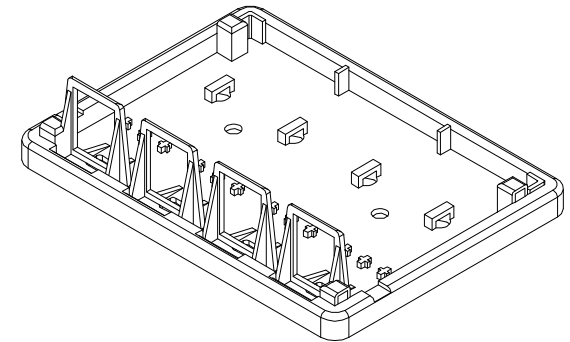

# MOUNT BOX

[Pruneable Design]  
Prune the pillar height to suit keystone base if necessary

## Materials:

Body : Fireproof ABS UL-94V0

Operation Temperature : -40 ~ +70

DR AW NO:		ITEM NO:	SMB-4xx
	AP PR	CUSTOMER:	
UNIT:	m/m	DATE:	
SCALE:	Ref. NO:	TOLERANCE:	· ± 1 · X ± 0.2 · XX ± 0.15