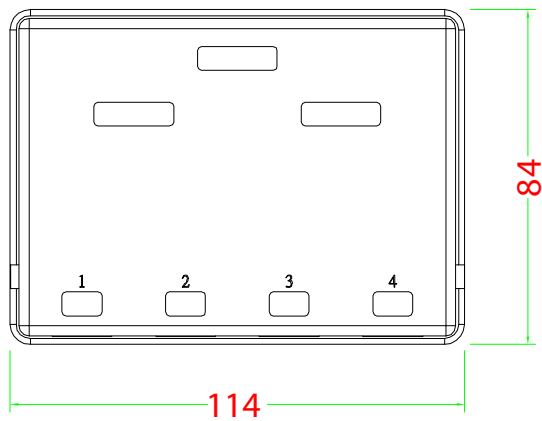

# MOUNT BOX

[Pruneable Design]  
Prune the pillar height to suit keystone base if necessary

## Materials:

Body : Fireproof ABS UL-94V0

Operation Temperature : -40 ~ +70

DR AW NO:		ITEM NO:	SMB-4xx
	AP PR	CUSTOMER:	
UNIT:	m/m	DATE:	
SCALE:	Ref. NO:	TOLERANCE:	· ± 1 · X ± 0.2 · XX ± 0.15