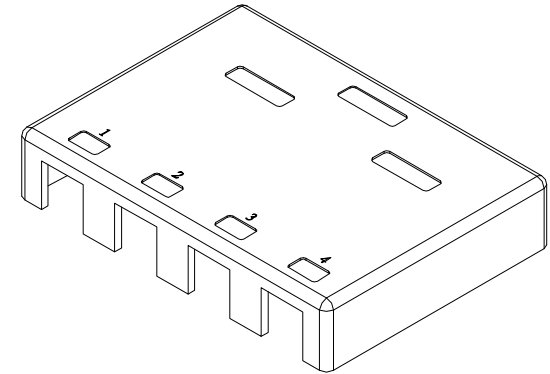

# MOUNT BOX

[Pruneable Design]  
Prune the pillar height to suit keystone base if necessary

## Materials:

Body : Fireproof ABS UL-94V0

Operation Temperature : -40 ~ +70

DR AW NO:		ITEM NO:	SMB-4xx
	AP PR	CUSTOMER:	
UNIT:	m/m	DATE:	
SCALE:	Ref. NO:	TOLERANCE:	· ± 1 · X ± 0.2 · XX ± 0.15