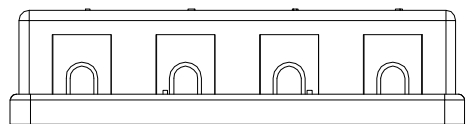

# MOUNT BOX

[Pruneable Design]  
Prune the pillar height to suit keystone base if necessary

## Materials:

Body : Fireproof ABS UL-94V0

Operation Temperature : -40 ~ +70

DR AW NO:		ITEM NO:	SMB-4xx
	AP PR	CUSTOMER:	
UNIT:	m/m	DATE:	
SCALE:	Ref. NO:	TOLERANCE:	· ± 1 · X ± 0.2 · XX ± 0.15