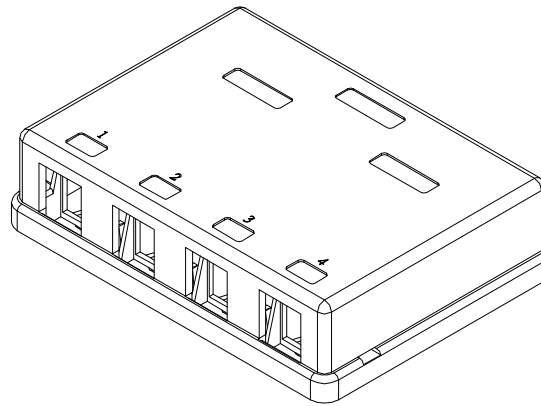

# MOUNT BOX

[Pruneable Design]  
Prune the pillar height to suit keystone base if necessary

## Materials:

Body : Fireproof ABS UL-94V0

Operation Temperature : -40 ~ +70

DR AW NO:		ITEM NO:	SMB-4xx
	AP PR	CUSTOMER:	
UNIT:	m/m	DATE:	
SCALE:	Ref. NO:	TOLERANCE:	· ± 1 · X ± 0.2 · XX ± 0.15