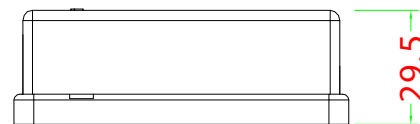

# MOUNT BOX

[Pruneable Design]  
Prune the pillar height to suit keystone base if necessary