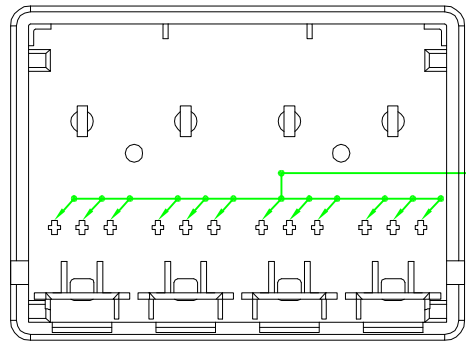

# MOUNT BOX

[Pruneable Design]  
Prune the pillar height to suit keystone base if necessary

## Materials:

Body : Fireproof ABS UL-94V0

Operation Temperature : -40 ~ +70

DR AW NO:		ITEM NO:	SMB-4xx
	AP PR	CUSTOMER:	
UNIT:	m/m	DATE:	
SCALE:	Ref. NO:	TOLERANCE:	· ± 1 · X ± 0.2 · XX ± 0.15