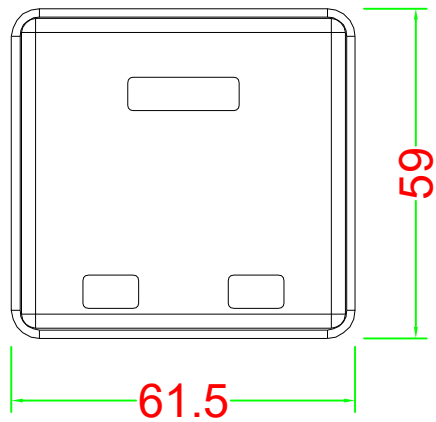

# MOUNT BOX

[Pruneable Design]  
Prune the pillar height to suit keystone base if necessary

## Materials:

Body : Fireproof ABS UL-94V0

Operation Temperature : -40 ~ +70

DRAW NO:		ITEM NO:	SMB-2xx
 APPR		CUSTOMER:	
UNIT: m/m	DESIGN	DATE:	
SCALE:	Ref. NO:	TOLERANCE:	· ± 1 · X ± 0.2 · XX ± 0.15