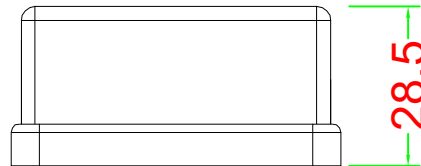

# MOUNT BOX

[Pruneable Design]  
Prune the pillar height to suit keystone base if necessary

## Materials:

Body : Fireproof ABS UL-94V0

Operation Temperature : -40 ~ +70

DRAW NO:		ITEM NO:	SMB-2xx
 APPR		CUSTOMER:	
UNIT: m/m	DESIGN	DATE:	
SCALE:	Ref. NO:	TOLERANCE:	· ± 1 · X ± 0.2 · XX ± 0.15