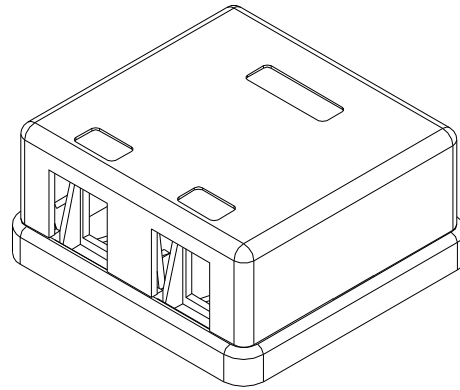

# MOUNT BOX

[Pruneable Design]  
Prune the pillar height to suit keystone base if necessary

## Materials:

Body : Fireproof ABS UL-94V0

Operation Temperature : -40 ~ +70

DRAW NO:		ITEM NO:	SMB-2xx
 APPR		CUSTOMER:	
UNIT: m/m	DESIGN	DATE:	
SCALE:	Ref. NO:	TOLERANCE:	· ± 1 · X ± 0.2 · XX ± 0.15