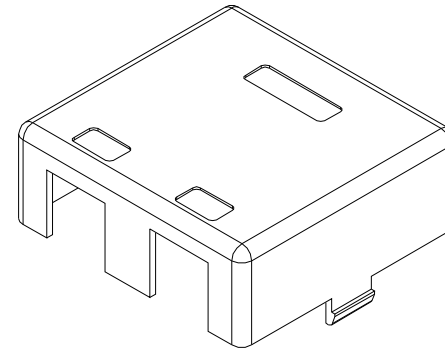

# MOUNT BOX

[Pruneable Design]  
Prune the pillar height to suit keystone base if necessary

## Materials:

Body : Fireproof ABS UL-94V0

Operation Temperature : -40 ~ +70

DRAW NO:		ITEM NO:	SMB-2xx
 APPR		CUSTOMER:	
UNIT: m/m	DESIGN	DATE:	
SCALE:	Ref. NO:	TOLERANCE:	· ± 1 · X ± 0.2 · XX ± 0.15