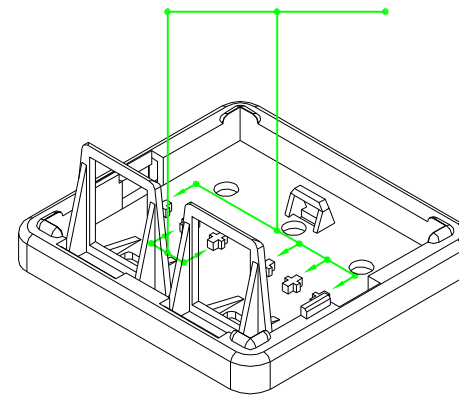

# MOUNT BOX

[Pruneable Design]  
Prune the pillar height to suit keystone base if necessary

## Materials:

Body : Fireproof ABS UL-94V0

Operation Temperature : -40 ~ +70

DRAW NO:		ITEM NO:	SMB-2xx
 APPR		CUSTOMER:	
UNIT: m/m	DESIGN	DATE:	
SCALE:	Ref. NO:	TOLERANCE:	· ± 1 · X ± 0.2 · XX ± 0.15