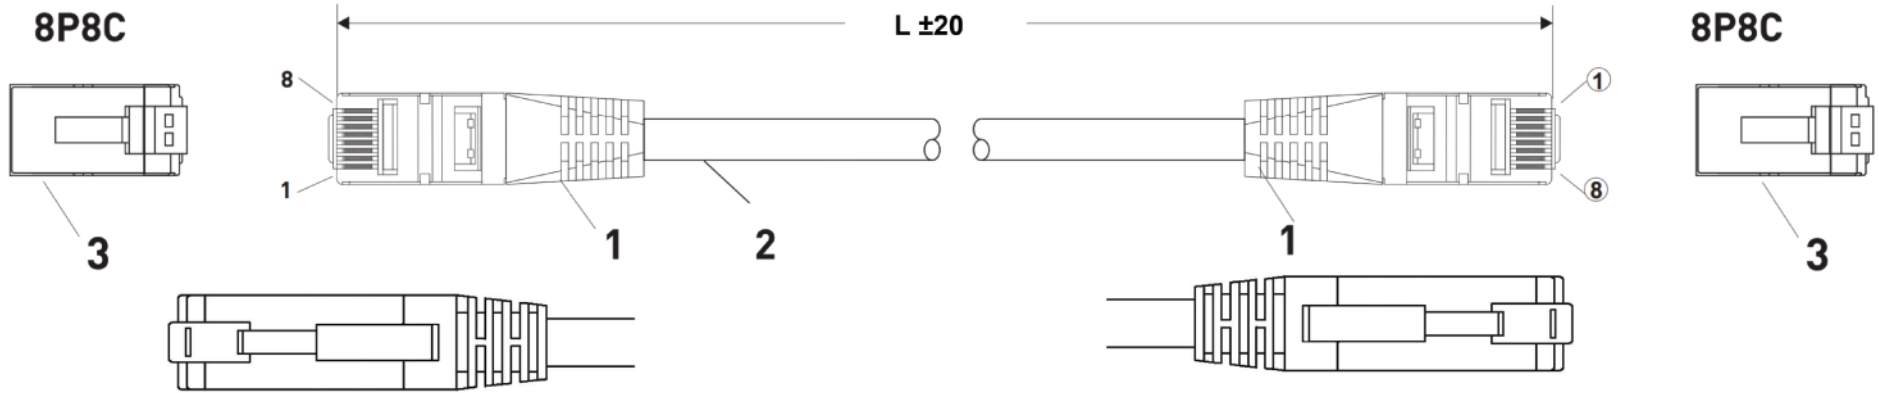

Cat 6A Shielded Network Patch Cable - 5 FT

Electrical tests:

- 100% open and short test.
- Insulation resistance 3M Ohm @ 300V DC.
- Fluke channel test pass.

Length (ft)	Tolerance / ±mm
1	±15
3	±15
5	±20
7	±20
10	±20
14	±20
25	±20
50	±40

WIRE MAP		
P1		P2
1 White		1 White
2 Orange		2 Orange
3 White		3 White
6 Green		6 Green
4 Blue		4 Blue
5 White		5 White
7 White		7 White
8 Brown		8 Brown
SHELL		SHELL