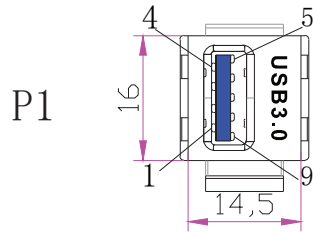

HDMI Keystone Coupler - White

USB3.0/AF

USB3.0/AF

P2

pin out

| P1 | P2 |
|------------|------------|
| 1 | 1 |
| 2 | 2 |
| 3 | 3 |
| 4 | 4 |
| 5 | 5 |
| 6 | 6 |
| 7 | 7 |
| 8 | 8 |
| 9 | 9 |
| Iron shell | Iron shell |