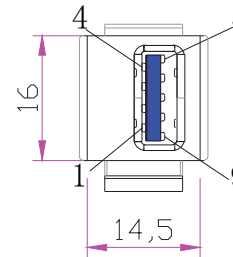

HDMI Keystone Coupler - White

USB3.0/AF

USB3.0/AF

P2

pin out

| P1 | P2 |
|------------|------------|
| 1 | 1 |
| 2 | 2 |
| 3 | 3 |
| 4 | 4 |
| 5 | 5 |
| 6 | 6 |
| 7 | 7 |
| 8 | 8 |
| 9 | 9 |
| Iron shell | Iron shell |