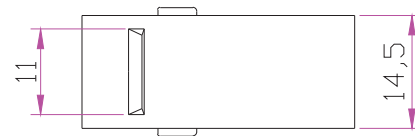

HDMI Keystone Coupler - White

USB3.0/AF

USB3.0/AF

P2

pin out

| P1 | P2 |
|------------|------------|
| 1 | 1 |
| 2 | 2 |
| 3 | 3 |
| 4 | 4 |
| 5 | 5 |
| 6 | 6 |
| 7 | 7 |
| 8 | 8 |
| 9 | 9 |
| Iron shell | Iron shell |