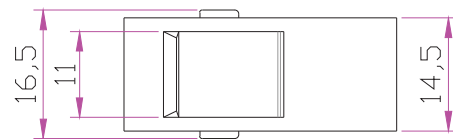

HDMI Keystone Coupler - White

USB3.0/AF

USB3.0/AF

P2

pin out

| P1 | P2 |
|------------|------------|
| 1 | 1 |
| 2 | 2 |
| 3 | 3 |
| 4 | 4 |
| 5 | 5 |
| 6 | 6 |
| 7 | 7 |
| 8 | 8 |
| 9 | 9 |
| Iron shell | Iron shell |