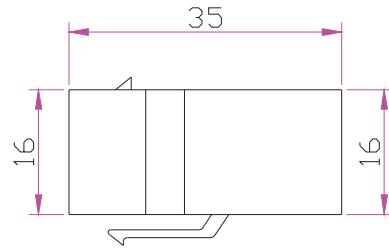

HDMI Keystone Coupler - White

USB3.0/AF

USB3.0/AF

P2

pin out

| P1 | P2 |
|------------|------------|
| 1 | 1 |
| 2 | 2 |
| 3 | 3 |
| 4 | 4 |
| 5 | 5 |
| 6 | 6 |
| 7 | 7 |
| 8 | 8 |
| 9 | 9 |
| Iron shell | Iron shell |