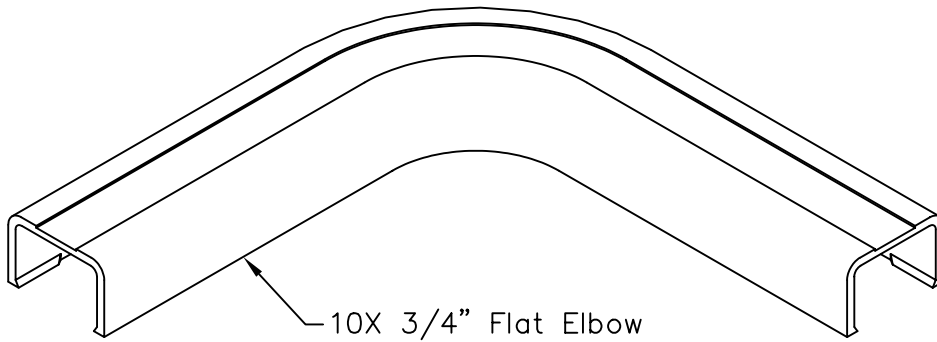

3/4" 90° Flat Elbow & Base

PRODUCT SPECIFICATION

Package includes:

- A. 3/4" Flat Elbow, 10 pcs
- B. 3/4" Base, 10 pcs

Features and Benefits:

- Designed to allow left and right turns on raceway sections
- Accommodates ICRW11SR and ICRW118R 3/4"W x 1/2"H raceway sections
- Available in ivory and white

FLAT ELBOW & BASE, 3/4", 10 PK

Premium **Products**
Proven **Performance**
Competitive **Prices**

ITEM NO.	ICRW11EBXX
DWG NO.	PSRW11EB00

REV.	A
PAGE NO.	1

CUSTOMER CARE / TECHNICAL SUPPORT * CSR@ICC.COM / 888-ASK-4-ICC (275-4422) * 14700 Alondra Blvd., La Mirada, CA 90638 * www.icc.com

3/4" FLAT ELBOW

3/4" BASE

NOTE: UNLESS OTHERWISE SPECIFIED

- 1. MATERIAL:
 - A. FLAT ELBOW: HIGH IMPACT STYRENE
 - B. BASE: HIGH IMPACT STYRENE
- 2. COLOR: XX: IV-IVORY & WH-WHITE

FLAT ELBOW & BASE, 3/4", 10 PK			
ITEM NO.	ICRW11EBXX		REV. A
DWG NO.	PSRW11EB00		PAGE NO. 2