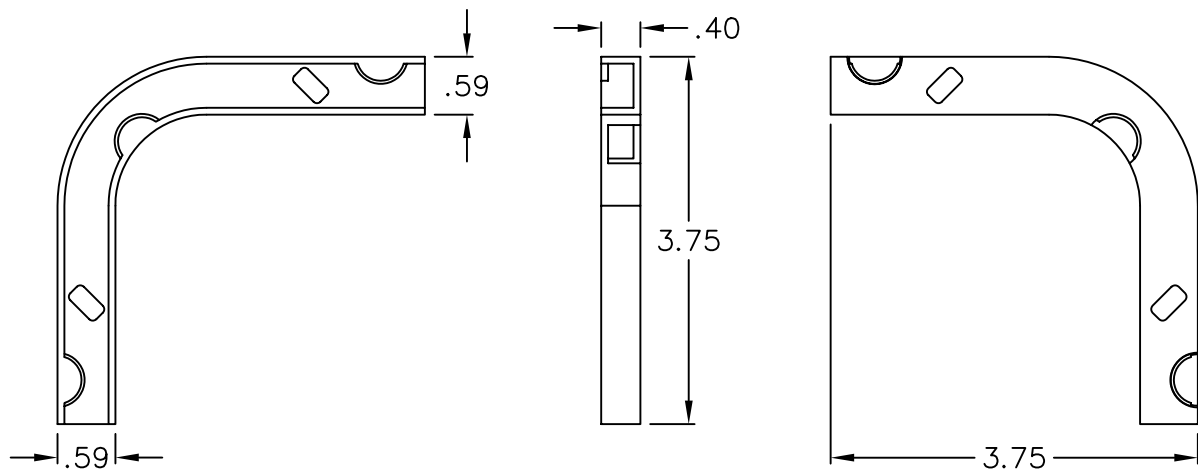

3/4" 90° Flat Elbow & Base

PRODUCT SPECIFICATION

Package includes:

- A. 3/4" Flat Elbow, 10 pcs
- B. 3/4" Base, 10 pcs

Features and Benefits:

- Designed to allow left and right turns on raceway sections
- Accommodates ICRW11SR and ICRW118R 3/4"W x 1/2"H raceway sections
- Available in ivory and white

FLAT ELBOW & BASE, 3/4", 10 PK

Premium **Products**
Proven **Performance**
Competitive **Prices**

ITEM NO.	ICRW11EBXX
DWG NO.	PSRW11EB00

REV.	A
PAGE NO.	1

CUSTOMER CARE / TECHNICAL SUPPORT * CSR@ICC.COM / 888-ASK-4-ICC (275-4422) * 14700 Alondra Blvd., La Mirada, CA 90638 * www.icc.com

3/4" FLAT ELBOW

3/4" BASE

NOTE: UNLESS OTHERWISE SPECIFIED

- 1. MATERIAL:
 - A. FLAT ELBOW: HIGH IMPACT STYRENE
 - B. BASE: HIGH IMPACT STYRENE
- 2. COLOR: XX: IV-IVORY & WH-WHITE

FLAT ELBOW & BASE, 3/4", 10 PK			
ITEM NO.	ICRW11EBXX		REV. A
DWG NO.	PSRW11EB00		PAGE NO. 2