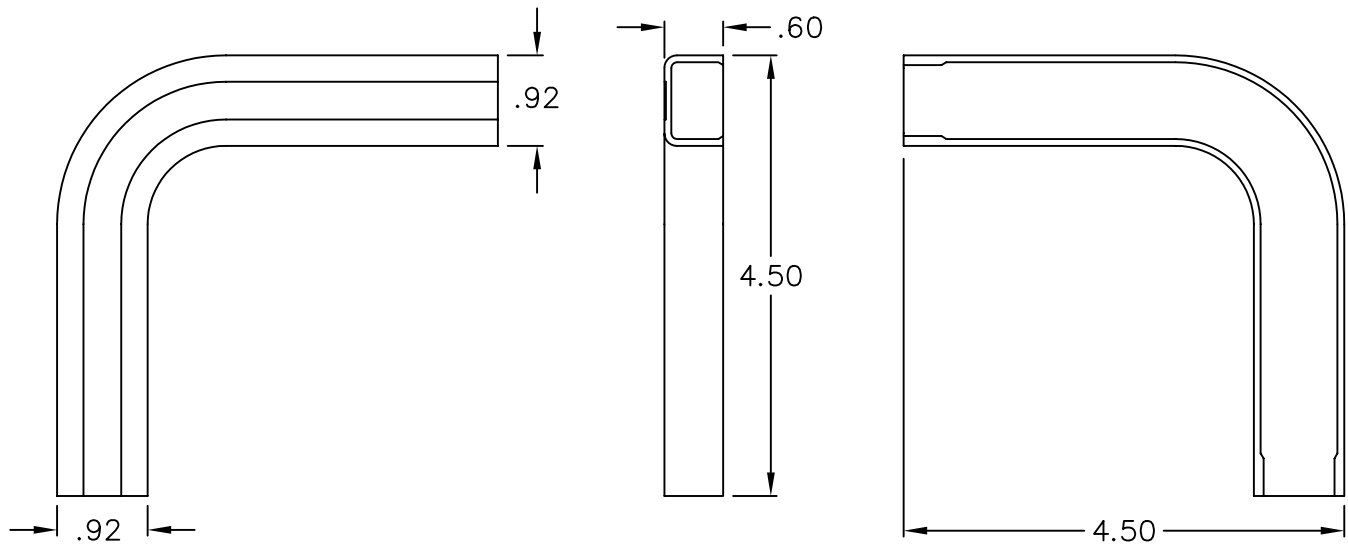

3/4" 90° Flat Elbow & Base

PRODUCT SPECIFICATION

Package includes:

- A. 3/4" Flat Elbow, 10 pcs
- B. 3/4" Base, 10 pcs

Features and Benefits:

- Designed to allow left and right turns on raceway sections
- Accommodates ICRW11SR and ICRW118R 3/4"W x 1/2"H raceway sections
- Available in ivory and white

FLAT ELBOW & BASE, 3/4", 10 PK

Premium **Products**
Proven **Performance**
Competitive **Prices**

ITEM NO.	ICRW11EBXX
DWG NO.	PSRW11EB00

REV.	A
PAGE NO.	1

CUSTOMER CARE / TECHNICAL SUPPORT * CSR@ICC.COM / 888-ASK-4-ICC (275-4422) * 14700 Alondra Blvd., La Mirada, CA 90638 * www.icc.com

3/4" FLAT ELBOW

3/4" BASE

NOTE: UNLESS OTHERWISE SPECIFIED

- 1. MATERIAL:
 - A. FLAT ELBOW: HIGH IMPACT STYRENE
 - B. BASE: HIGH IMPACT STYRENE
- 2. COLOR: XX: IV-IVORY & WH-WHITE

FLAT ELBOW & BASE, 3/4", 10 PK			
ITEM NO.	ICRW11EBXX		REV. A
DWG NO.	PSRW11EB00		PAGE NO. 2