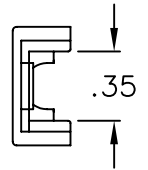

RJ-45 Plug Strain Relief

PRODUCT SPECIFICATION

Package includes:

- A. Strain Relief Upper Housing, 10 pcs
- B. Strain Relief Lower Housing, 10 pcs

Features and Benefits:

- Applies to an 8 position bootless patch cord plug to reduce unnecessary strain on the cord
- Used with ICPCS5 CAT 5e patch cords and ICPCSS CAT 5e shielded patch cords
- Available in black, blue, green, gray, ivory, orange, purple, red, white, and yellow
- UL listed

STRAIN RELIEF, 10 PK

ITEM NO.	ICPCSSR8XX
DWG NO.	PSPCSSR800

REV.	A
PAGE NO.	1

CUSTOMER CARE / TECHNICAL SUPPORT * CSR@ICC.COM / 888-ASK-4-ICC (275-4422) * 14700 Alondra Blvd., La Mirada, CA 90638 * www.icc.com