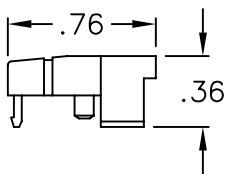

RJ-45 Plug Strain Relief

PRODUCT SPECIFICATION

Package includes:

- A. Strain Relief Upper Housing, 10 pcs
- B. Strain Relief Lower Housing, 10 pcs

Features and Benefits:

- Applies to an 8 position bootless patch cord plug to reduce unnecessary strain on the cord
- Used with ICPCS5 CAT 5e patch cords and ICPCSS CAT 5e shielded patch cords
- Available in black, blue, green, gray, ivory, orange, purple, red, white, and yellow
- UL listed

STRAIN RELIEF, 10 PK

ITEM NO.	ICPCSSR8XX
DWG NO.	PSPCSSR800

REV.	A
PAGE NO.	1

CUSTOMER CARE / TECHNICAL SUPPORT * CSR@ICC.COM / 888-ASK-4-ICC (275-4422) * 14700 Alondra Blvd., La Mirada, CA 90638 * www.icc.com