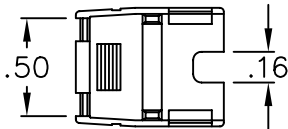

UPPER HOUSING

LOWER HOUSING

NOTE: UNLESS OTHERWISE SPECIFIED

1. MATERIAL: ABS, UL 94V-0
2. COLOR: XX: BK-BLACK, BL-BLUE, GN-GREEN, GY-GRAY, IV-IVORY, OR-ORANGE, PR-PURPLE, RD-RED, WH-WHITE, & YL-YELLOW

STRAIN RELIEF, 10 PK

ITEM NO.	ICPSSR8XX	REV.	A	
DWG NO.	PSPCSSR800	PAGE NO.	2	

CUSTOMER CARE / TECHNICAL SUPPORT * CSR@ICC.COM / 888-ASK-4-ICC (275-4422) * 14700 Alondra Blvd., La Mirada, CA 90638 * www.icc.com