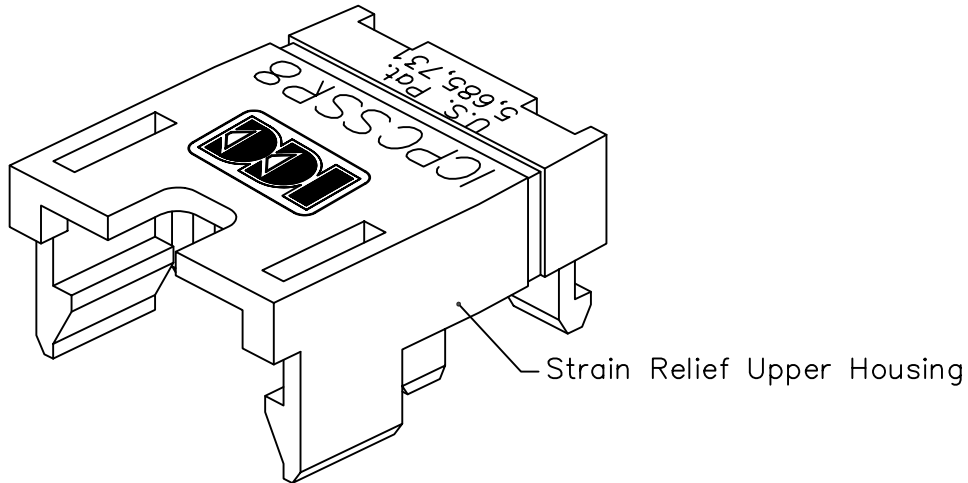

RJ-45 Plug Strain Relief

PRODUCT SPECIFICATION

Package includes:

- A. Strain Relief Upper Housing, 10 pcs
- B. Strain Relief Lower Housing, 10 pcs

Features and Benefits:

- Applies to an 8 position bootless patch cord plug to reduce unnecessary strain on the cord
- Used with ICPCS5 CAT 5e patch cords and ICPCSS CAT 5e shielded patch cords
- Available in black, blue, green, gray, ivory, orange, purple, red, white, and yellow
- UL listed

STRAIN RELIEF, 10 PK

ITEM NO.	ICPCSSR8XX
DWG NO.	PSPCSSR800

REV.	A
PAGE NO.	1

CUSTOMER CARE / TECHNICAL SUPPORT * CSR@ICC.COM / 888-ASK-4-ICC (275-4422) * 14700 Alondra Blvd., La Mirada, CA 90638 * www.icc.com