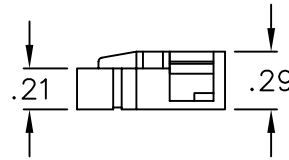

UPPER HOUSING

LOWER HOUSING

NOTE: UNLESS OTHERWISE SPECIFIED

1. MATERIAL: ABS, UL 94V-0
2. COLOR: XX: BK-BLACK, BL-BLUE, GN-GREEN, GY-GRAY, IV-IVORY, OR-ORANGE, PR-PURPLE, RD-RED, WH-WHITE, & YL-YELLOW

STRAIN RELIEF, 10 PK

ITEM NO.	ICPSSR8XX	REV.	A	
DWG NO.	PSPCSSR800	PAGE NO.	2	

CUSTOMER CARE / TECHNICAL SUPPORT * CSR@ICC.COM / 888-ASK-4-ICC (275-4422) * 14700 Alondra Blvd., La Mirada, CA 90638 * www.icc.com