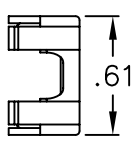

UPPER HOUSING

LOWER HOUSING

NOTE: UNLESS OTHERWISE SPECIFIED

1. MATERIAL: ABS, UL 94V-0
2. COLOR: XX: BK-BLACK, BL-BLUE, GN-GREEN, GY-GRAY, IV-IVORY, OR-ORANGE, PR-PURPLE, RD-RED, WH-WHITE, & YL-YELLOW