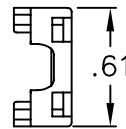

UPPER HOUSING

LOWER HOUSING

NOTE: UNLESS OTHERWISE SPECIFIED

1. MATERIAL: ABS, UL 94V-0
2. COLOR: XX: BK-BLACK, BL-BLUE, GN-GREEN, GY-GRAY, IV-IVORY, OR-ORANGE, PR-PURPLE, RD-RED, WH-WHITE, & YL-YELLOW