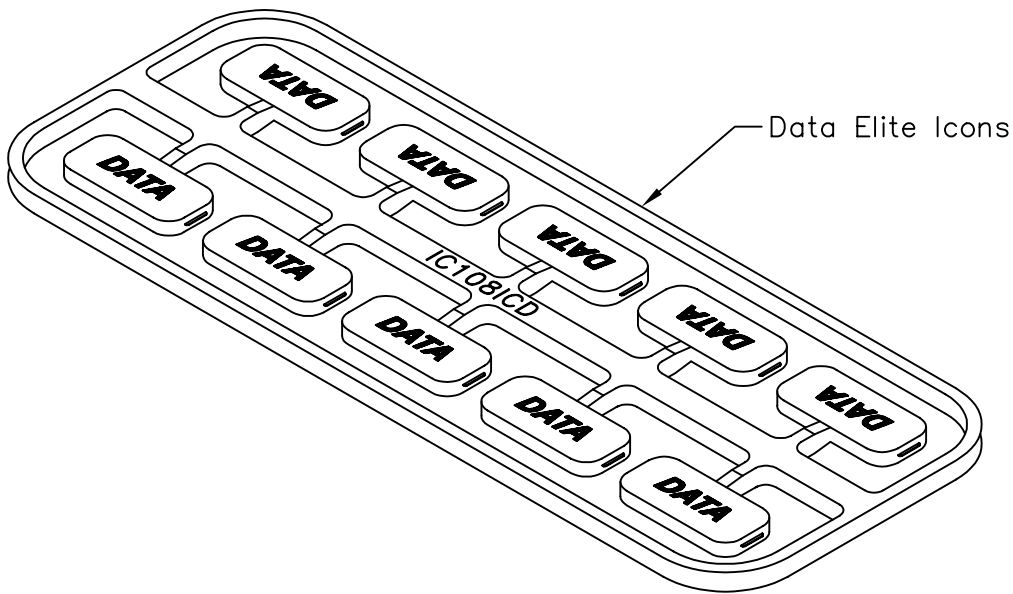

Data Elite Color Icons

PRODUCT SPECIFICATION

Package includes:

A. Data Elite Color Icons, 10 pcs

Features and Benefits:

- Printed on front and back with text and graphic identifications
- 10 icons per icon tree
- Accommodate all IC108 bezels
- Available in black, blue, green, ivory, orange, purple, red, white, and yellow
- UL listed

ICONS, ELITE, DATA, 10 PK

| | |
|----------|-----------|
| ITEM NO. | IC108CDXX |
| DWG NO. | PS108CD00 |

| | |
|----------|---|
| REV. | A |
| PAGE NO. | 1 |

CUSTOMER CARE / TECHNICAL SUPPORT * CSR@ICC.COM / 888-ASK-4-ICC (275-4422) * 14700 Alondra Blvd., La Mirada, CA 90638 * www.icc.com