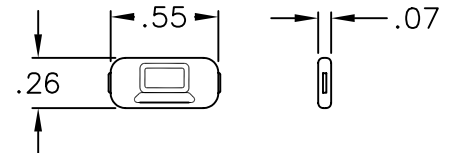

Data Elite Color Icons

PRODUCT SPECIFICATION

Package includes:

A. Data Elite Color Icons, 10 pcs

Features and Benefits:

- Printed on front and back with text and graphic identifications
- 10 icons per icon tree
- Accommodate all IC108 bezels
- Available in black, blue, green, ivory, orange, purple, red, white, and yellow
- UL listed

ICONS, ELITE, DATA, 10 PK

| | |
|----------|-----------|
| ITEM NO. | IC108CDXX |
| DWG NO. | PS108CD00 |

| | |
|----------|---|
| REV. | A |
| PAGE NO. | 1 |

CUSTOMER CARE / TECHNICAL SUPPORT * CSR@ICC.COM / 888-ASK-4-ICC (275-4422) * 14700 Alondra Blvd., La Mirada, CA 90638 * www.icc.com