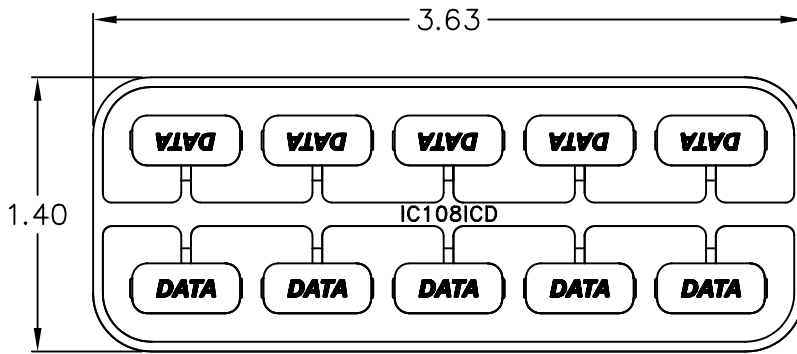

Data Elite Color Icons

PRODUCT SPECIFICATION

Package includes:

A. Data Elite Color Icons, 10 pcs

Features and Benefits:

- Printed on front and back with text and graphic identifications
- 10 icons per icon tree
- Accommodate all IC108 bezels
- Available in black, blue, green, ivory, orange, purple, red, white, and yellow
- UL listed

ICONS, ELITE, DATA, 10 PK

| | |
|----------|-----------|
| ITEM NO. | IC108CDXX |
| DWG NO. | PS108CD00 |

| | |
|----------|---|
| REV. | A |
| PAGE NO. | 1 |

CUSTOMER CARE / TECHNICAL SUPPORT * CSR@ICC.COM / 888-ASK-4-ICC (275-4422) * 14700 Alondra Blvd., La Mirada, CA 90638 * www.icc.com