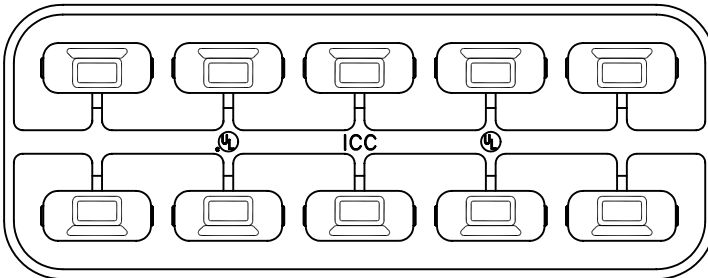

Data Elite Color Icons

PRODUCT SPECIFICATION

Package includes:

A. Data Elite Color Icons, 10 pcs

Features and Benefits:

- Printed on front and back with text and graphic identifications
- 10 icons per icon tree
- Accommodate all IC108 bezels
- Available in black, blue, green, ivory, orange, purple, red, white, and yellow
- UL listed

ICONS, ELITE, DATA, 10 PK

| | |
|----------|-----------|
| ITEM NO. | IC108CDXX |
| DWG NO. | PS108CD00 |

| | |
|----------|---|
| REV. | A |
| PAGE NO. | 1 |

CUSTOMER CARE / TECHNICAL SUPPORT * CSR@ICC.COM / 888-ASK-4-ICC (275-4422) * 14700 Alondra Blvd., La Mirada, CA 90638 * www.icc.com