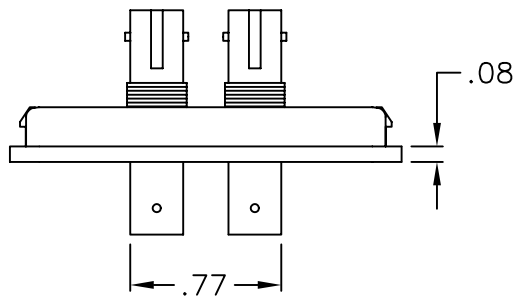

2-Simplex ST-ST Flat Elite Bezel

PRODUCT SPECIFICATION

Package includes:

- A. 2-Simplex ST-ST Flat Elite Bezel, 1 pc
- B. Dust Cap, 4 pcs
- C.  /  Icon, 2 pcs

Features and Benefits:

- Provides a flexible solution for fiber work area connectivity
- Provides routing for up to two fiber connections
- Rugged and durable construction
- Easy system administration with use of enclosed icons
- Compatible with all IC108 faceplates, multi-media boxes/outlets, Euro style box, and blank patch panels
- Available in ivory and white
- UL listed

BEZEL, ELITE, FLAT, 2-SIMPLEX ST-ST		 <i>PremiumProducts</i> <i>ProvenPerformance</i> <i>CompetitivePrices</i>	
ITEM NO.	IC108BFTXX		REV. B
DWG NO.	PS108BFT00		PAGE NO. 1

CUSTOMER CARE / TECHNICAL SUPPORT * CSR@ICC.COM / 888-ASK-4-ICC (275-4422) * 14700 Alondra Blvd., La Mirada, CA 90638 * www.icc.com

UL US FILE NO. 125268

BEZEL, ELITE, FLAT, 2-SIMPLEX ST-ST		 <i>PremiumProducts</i> <i>ProvenPerformance</i> <i>CompetitivePrices</i>	
ITEM NO.	IC108BFTXX		REV. B
DWG NO.	PS108BFT00		PAGE NO. 2

CUSTOMER CARE / TECHNICAL SUPPORT * CSR@ICC.COM / 888-ASK-4-ICC (275-4422) * 14700 Alondra Blvd., La Mirada, CA 90638 * www.icc.com