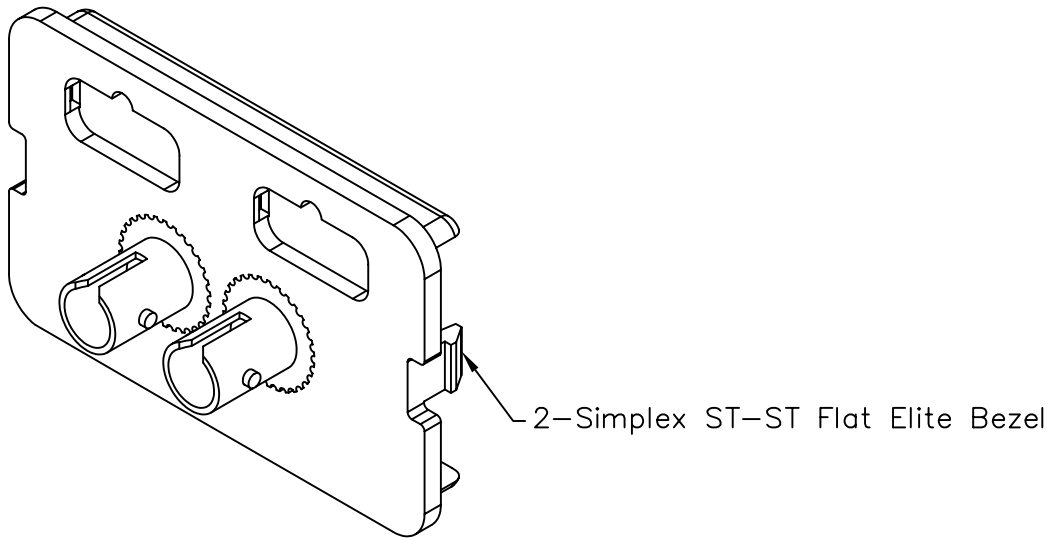

2-Simplex ST-ST Flat Elite Bezel

PRODUCT SPECIFICATION

Package includes:

- A. 2-Simplex ST-ST Flat Elite Bezel, 1 pc
- B. Dust Cap, 4 pcs
- C.  /  Icon, 2 pcs

Features and Benefits:

- Provides a flexible solution for fiber work area connectivity
- Provides routing for up to two fiber connections
- Rugged and durable construction
- Easy system administration with use of enclosed icons
- Compatible with all IC108 faceplates, multi-media boxes/outlets, Euro style box, and blank patch panels
- Available in ivory and white
- UL listed

BEZEL, ELITE, FLAT, 2-SIMPLEX ST-ST		 <i>PremiumProducts</i> <i>ProvenPerformance</i> <i>CompetitivePrices</i>	
ITEM NO.	IC108BFTXX		REV. B
DWG NO.	PS108BFT00		PAGE NO. 1

CUSTOMER CARE / TECHNICAL SUPPORT * CSR@ICC.COM / 888-ASK-4-ICC (275-4422) * 14700 Alondra Blvd., La Mirada, CA 90638 * www.icc.com

NOTE: UNLESS OTHERWISE SPECIFIED

1. HOUSING:

- A. MATERIAL: ABS, UL 94V-0
- B. SURFACE FINISHING: TEXTURE
- C. COLOR: XX: IV-IVORY & WH-WHITE

2. SIMPLEX ST-ST ADAPTER:

- A. MATERIAL:
 - ADAPTER BODY: ZINC DIE CASTING WITH NICKEL PLATING
 - SLEEVE: PHOSPHOR BRONZE
 - HOLDER: STAINLESS STEEL
 - DUST CAP: RUBBER