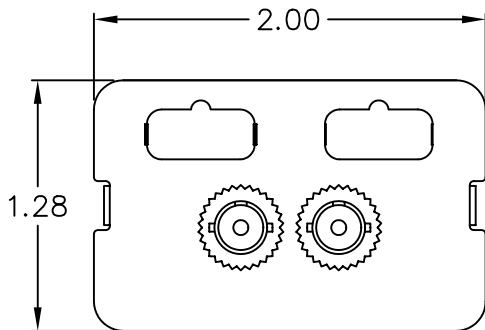

2-Simplex ST-ST Flat Elite Bezel

PRODUCT SPECIFICATION

Package includes:

- A. 2-Simplex ST-ST Flat Elite Bezel, 1 pc
- B. Dust Cap, 4 pcs
- C.  /  Icon, 2 pcs

Features and Benefits:

- Provides a flexible solution for fiber work area connectivity
- Provides routing for up to two fiber connections
- Rugged and durable construction
- Easy system administration with use of enclosed icons
- Compatible with all IC108 faceplates, multi-media boxes/outlets, Euro style box, and blank patch panels
- Available in ivory and white
- UL listed

BEZEL, ELITE, FLAT, 2-SIMPLEX ST-ST		 <i>PremiumProducts</i> <i>ProvenPerformance</i> <i>CompetitivePrices</i>	
ITEM NO.	IC108BFTXX		REV. B
DWG NO.	PS108BFT00		PAGE NO. 1

CUSTOMER CARE / TECHNICAL SUPPORT * CSR@ICC.COM / 888-ASK-4-ICC (275-4422) * 14700 Alondra Blvd., La Mirada, CA 90638 * www.icc.com

NOTE: UNLESS OTHERWISE SPECIFIED

1. HOUSING:

- A. MATERIAL: ABS, UL 94V-0
- B. SURFACE FINISHING: TEXTURE
- C. COLOR: XX: IV-IVORY & WH-WHITE

2. SIMPLEX ST-ST ADAPTER:

- A. MATERIAL:
 - ADAPTER BODY: ZINC DIE CASTING WITH NICKEL PLATING
 - SLEEVE: PHOSPHOR BRONZE
 - HOLDER: STAINLESS STEEL
 - DUST CAP: RUBBER

UL US FILE NO. 125268

BEZEL, ELITE, FLAT, 2-SIMPLEX ST-ST		 <i>PremiumProducts</i> <i>ProvenPerformance</i> <i>CompetitivePrices</i>	
ITEM NO.	IC108BFTXX		REV. B
DWG NO.	PS108BFT00		PAGE NO. 2

CUSTOMER CARE / TECHNICAL SUPPORT * CSR@ICC.COM / 888-ASK-4-ICC (275-4422) * 14700 Alondra Blvd., La Mirada, CA 90638 * www.icc.com