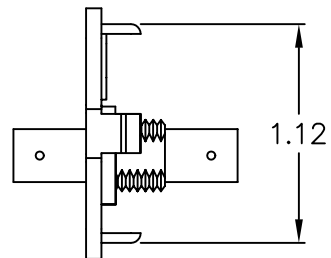

2-Simplex ST-ST Flat Elite Bezel

PRODUCT SPECIFICATION

Package includes:

- A. 2-Simplex ST-ST Flat Elite Bezel, 1 pc
- B. Dust Cap, 4 pcs
- C.  /  Icon, 2 pcs

Features and Benefits:

- Provides a flexible solution for fiber work area connectivity
- Provides routing for up to two fiber connections
- Rugged and durable construction
- Easy system administration with use of enclosed icons
- Compatible with all IC108 faceplates, multi-media boxes/outlets, Euro style box, and blank patch panels
- Available in ivory and white
- UL listed

BEZEL, ELITE, FLAT, 2-SIMPLEX ST-ST		 <i>PremiumProducts</i> <i>ProvenPerformance</i> <i>CompetitivePrices</i>	
ITEM NO.	IC108BFTXX		REV. B
DWG NO.	PS108BFT00		PAGE NO. 1

CUSTOMER CARE / TECHNICAL SUPPORT * CSR@ICC.COM / 888-ASK-4-ICC (275-4422) * 14700 Alondra Blvd., La Mirada, CA 90638 * www.icc.com

NOTE: UNLESS OTHERWISE SPECIFIED

1. HOUSING:

- A. MATERIAL: ABS, UL 94V-0
- B. SURFACE FINISHING: TEXTURE
- C. COLOR: XX: IV-IVORY & WH-WHITE

2. SIMPLEX ST-ST ADAPTER:

- A. MATERIAL:
 - ADAPTER BODY: ZINC DIE CASTING WITH NICKEL PLATING
 - SLEEVE: PHOSPHOR BRONZE
 - HOLDER: STAINLESS STEEL
 - DUST CAP: RUBBER

UL US FILE NO. 125268

BEZEL, ELITE, FLAT, 2-SIMPLEX ST-ST		 <i>PremiumProducts</i> <i>ProvenPerformance</i> <i>CompetitivePrices</i>	
ITEM NO.	IC108BFTXX		REV. B
DWG NO.	PS108BFT00		PAGE NO. 2

CUSTOMER CARE / TECHNICAL SUPPORT * CSR@ICC.COM / 888-ASK-4-ICC (275-4422) * 14700 Alondra Blvd., La Mirada, CA 90638 * www.icc.com