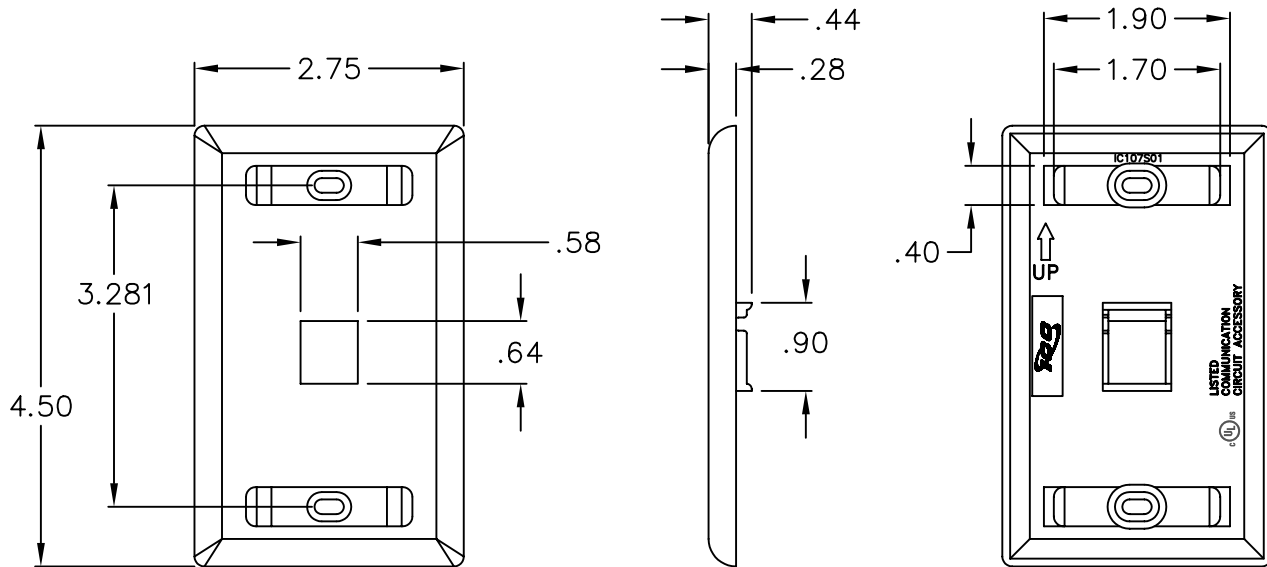

1-Port Single Gang Faceplate With Station ID

PRODUCT SPECIFICATION

Package includes:

- A. 1-Port Single Gang Faceplate With Station ID, 1 pc
- B. ICC Label Cover, 1 pc
- C. Clear Label Cover, 2 pcs
- D. Paper Label, 2 pcs
- E. #6-32 x 3/4" Pan Head Machine Screw, 2 pcs

1-Port Faceplate With Station ID

ICC Label Cover

Clear Label Cover

Features and Benefits:

- Configured to fit standard single gang outlet box
- Designed to support the distribution of voice, data, and other communication needs to the work area for commercial or residential applications
- Rugged and durable construction
- Easy station identification with use of enclosed labels protected by clear plastic covers
- Hidden mounting screws
- Accommodates a wide variety of easy to snap-in modules, providing configuration flexibility
- Accepts all IC107 modules
- Available in ivory and white
- UL listed

FACEPLATE, ID, 1-GANG, 1-PORT

ITEM NO. IC107S01XX
DWG NO. PS107S0100

REV. A
PAGE NO. 1

CUSTOMER CARE / TECHNICAL SUPPORT * CSR@ICC.COM / 888-ASK-4-ICC (275-4422) * 14700 Alondra Blvd., La Mirada, CA 90638 * www.icc.com

NOTE: UNLESS OTHERWISE SPECIFIED

1. MATERIAL: ABS, UL 94V-0
2. FINISH: TEXTURE
3. COLOR: XX: IV-IVORY & WH-WHITE

UL US FILE NO. 125268

FACEPLATE, ID, 1-GANG, 1-PORT		 <i>PremiumProducts</i> <i>ProvenPerformance</i> <i>CompetitivePrices</i>	
ITEM NO.	IC107S01XX		REV. A
DWG NO.	PS107S0100		PAGE NO. 2