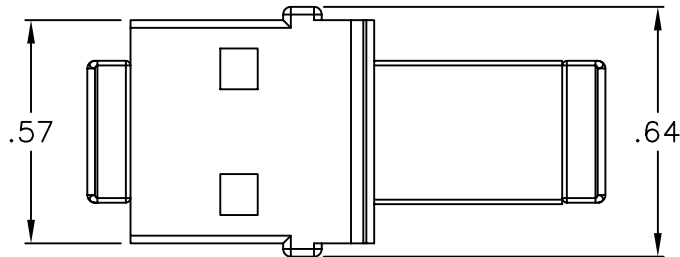

NOTE: UNLESS OTHERWISE SPECIFIED

1. HOUSING:
  - A. MATERIAL: ABS, UL 94V-0
  - B. COLOR: XX: IV-IVORY & WH-WHITE
2. MT-RJ ADAPTER:
  - A. MATERIAL: PLASTIC HOUSING
3. DUST CAP:
  - A. MATERIAL: PLASTIC
  - B. COLOR: BLACK

UL US FILE NO. 125268

MODULE, FIBER OPTIC, MTRJ		 PremiumProducts ProvenPerformance CompetitivePrices	
ITEM NO.	IC107MRJXX		REV. B
DWG NO.	PS107MRJ00	PAGE NO. 2	

CUSTOMER CARE / TECHNICAL SUPPORT * CSR@ICC.COM / 888-ASK-4-ICC (275-4422) * 14700 Alondra Blvd., La Mirada, CA 90638 * www.icc.com