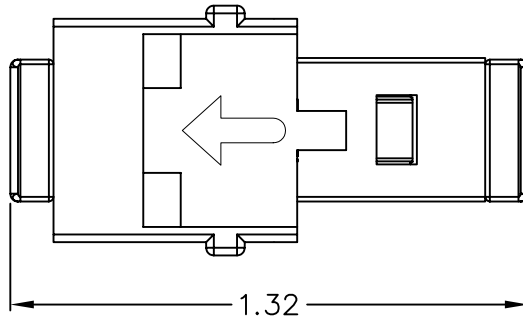

NOTE: UNLESS OTHERWISE SPECIFIED

1. HOUSING:
  - A. MATERIAL: ABS, UL 94V-0
  - B. COLOR: XX: IV-IVORY & WH-WHITE
2. MT-RJ ADAPTER:
  - A. MATERIAL: PLASTIC HOUSING
3. DUST CAP:
  - A. MATERIAL: PLASTIC
  - B. COLOR: BLACK

UL US FILE NO. 125268

MODULE, FIBER OPTIC, MTRJ		 PremiumProducts ProvenPerformance CompetitivePrices	
ITEM NO.	IC107MRJXX		REV. B
DWG NO.	PS107MRJ00	PAGE NO. 2	

CUSTOMER CARE / TECHNICAL SUPPORT * CSR@ICC.COM / 888-ASK-4-ICC (275-4422) * 14700 Alondra Blvd., La Mirada, CA 90638 * www.icc.com