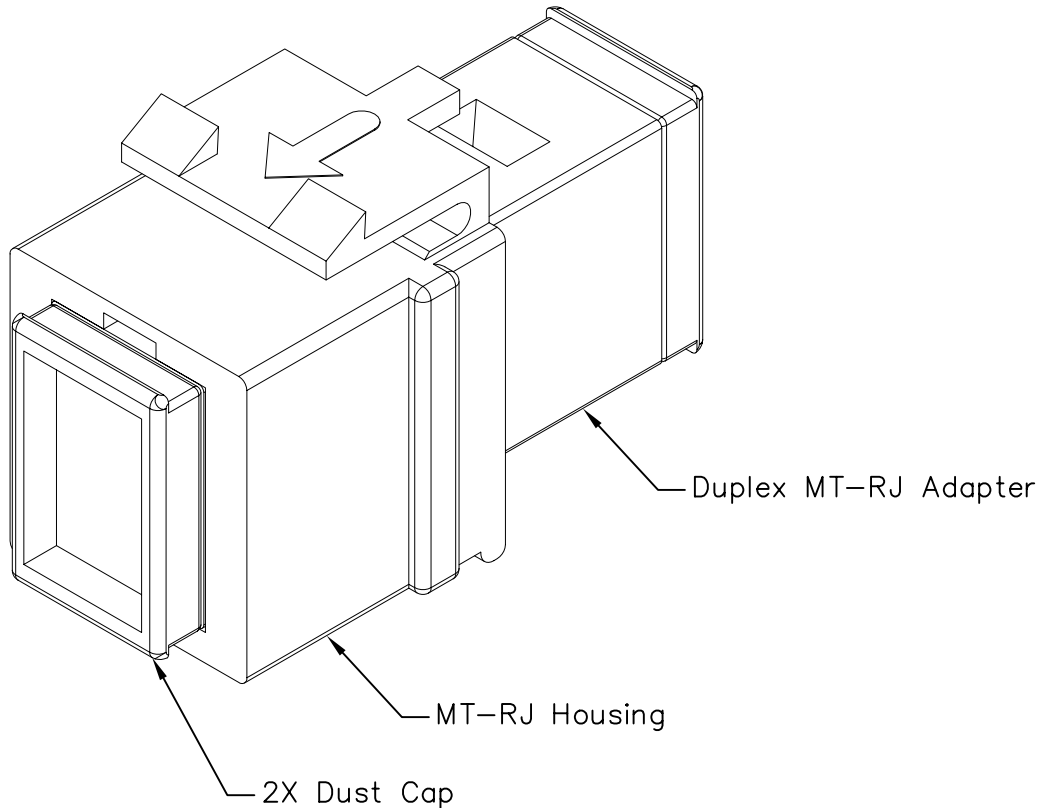

# Duplex MT-RJ Fiber Optic Module

### Package includes:

- A. Duplex MT-RJ Adapter, 1 pc
- B. Dust Cap, 2 pcs
- C. MT-RJ Housing, 1 pc

### Features and Benefits:

- Supports optical applications in bringing fiber to the desktop
- Viable solution for high speed data transmission and broadband internet
- Small Form Factor (SFF) adapter reduces space requirements by 50% over conventional fiber connectivity
- Compatible with all IC107 faceplates, inserts, surface mount boxes, and blank patch panels
- Compatible with all IC108 furniture faceplates, bezels, and surface mount boxes
- Available in ivory and white
- UL listed