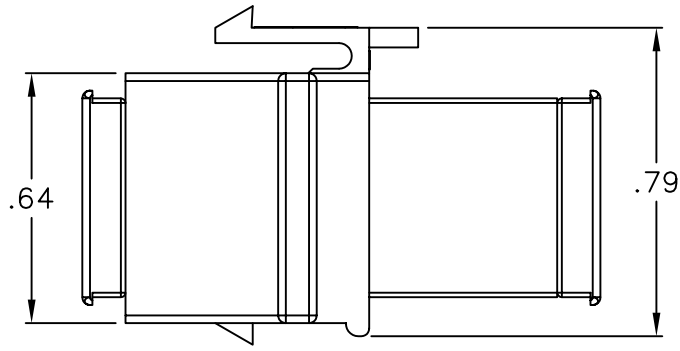

NOTE: UNLESS OTHERWISE SPECIFIED

1. HOUSING:
  - A. MATERIAL: ABS, UL 94V-0
  - B. COLOR: XX: IV-IVORY & WH-WHITE
2. MT-RJ ADAPTER:
  - A. MATERIAL: PLASTIC HOUSING
3. DUST CAP:
  - A. MATERIAL: PLASTIC
  - B. COLOR: BLACK

UL US FILE NO. 125268

MODULE, FIBER OPTIC, MTRJ		 PremiumProducts ProvenPerformance CompetitivePrices	
ITEM NO.	IC107MRJXX		REV. B
DWG NO.	PS107MRJ00	PAGE NO. 2	

CUSTOMER CARE / TECHNICAL SUPPORT * CSR@ICC.COM / 888-ASK-4-ICC (275-4422) * 14700 Alondra Blvd., La Mirada, CA 90638 * www.icc.com