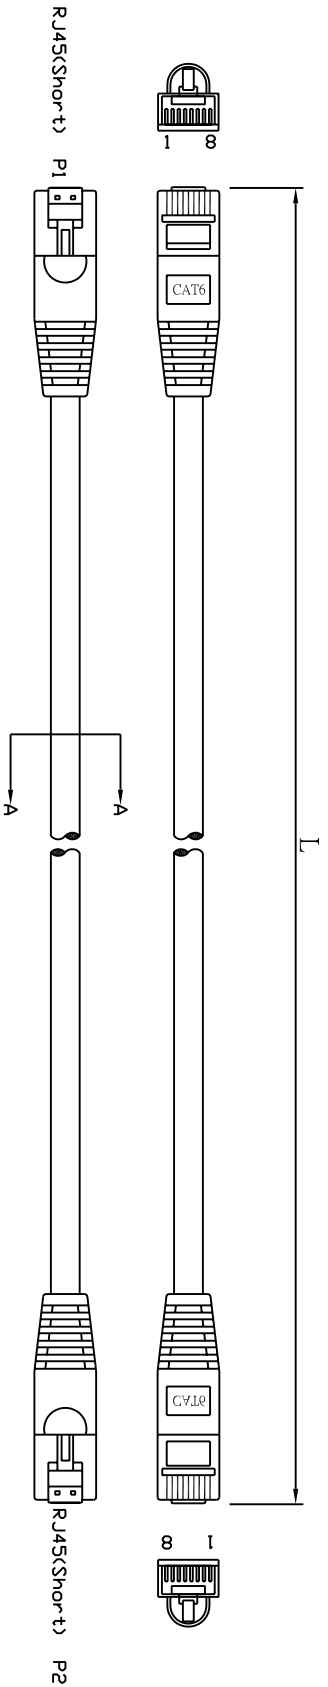

Notes:

1. P1,P2: RJ45(SHORT) CONNECTOR.
2. FINISHED PRODUCTS LENGTH:
3. CABLE: [(24AWG(7/0.209))*4P+BARE
  Insulation: HD-PE DD=Ø1.00,02MM
  Color: Blue&White/Blue, Orange&White/Orange, Green&White/Green, Brown&White/Brown
  Jacket: 80C PVC DD=Ø6.2 ±0.3MM
  Color: Red (5)
  Marking: 250MHZ UTP 24AWG 4PAIR 9L 2835 E175723 AWM 60C 30V
  LL212720 CSA AWM I A 80C 30V FT1 ETL VERIFIED TD T1A/E1A 568B CAT6

PIN OUTS (568B)

Wire Color	RJ45 (P1) Plug	RJ45 (P2) Plug	Wire Color
White/Orange	1	1	White/Green
Orange	2	2	Green
White/Green	3	3	White/Orange
Blue	4	4	Brown
White/Blue	5	5	White/Brown
Green	6	6	Orange
White/Brown	7	7	White/Blue
Brown	8	8	Blue