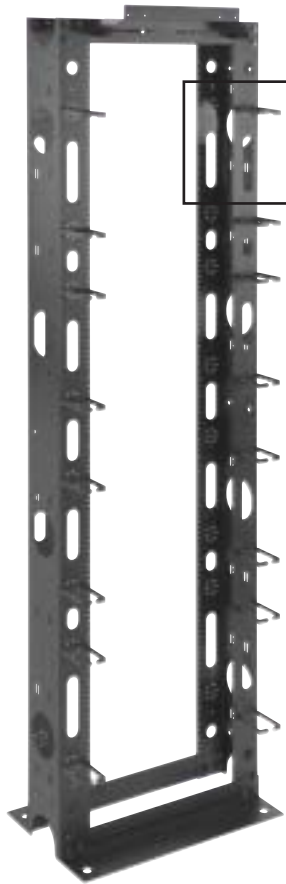

CMR-84

Cable ring

Waterfall cable tray

- 7' high - 19" EIA 310-D compliant Cable Management Rack
- Manage high-density network equipment with ample cable room
- Top front waterfall cable tray
- Top middle adjustable waterfall brackets (2)
- Tapped 12/24 front and back
- Large 3.5"W x 6.5"D channels
- Side 4.5" dia. cable pass through (4)
- Strong 14 gauge with durable black powder coat
- 16 cable rings (3.75" x 2.625"ID) allows rotational mtg. four positions
- Oblong front and back cable pass through holes
- 16 cable tie slots on each side of channel

CMR-84

PART NO.	DESCRIPTION
----------	-------------

CMR-84	Cable Management Relay Rack Shipping weight: 72 lbs (1 package - 6" x 8" x 86")
--------	--