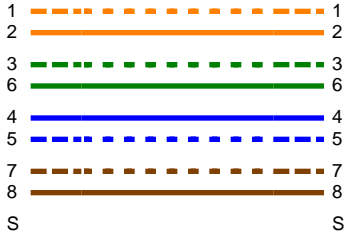

Cable ID: 08790

Test Summary: PASS

Date / Time: 12/07/2007 08:40:46am
Headroom: 2.2 dB (NEXT 45-78)
Test Limit: TIA Patch Cord Cat6 10.0m
 Cable Type: Cat 6 UTP

Operator: J. ALBRIGHT
 Software Version: 1.3100
 Limits Version: 1.02A
 NVP: 69.0%

Model: DTX-1800
 Main S/N: 8926028
 Remote S/N: 8926027
 Main Adapter: DTX-PCU6M
 Remote Adapter: DTX-PCU6R

Wire Map (T568B)

PASS

Length (ft)	[Pair 78]	24
Prop. Delay (ns)	[Pair 45]	38
Delay Skew (ns)	[Pair 45]	2
Resistance (ohms)	[Pair 36]	1.4

	Worst Case Margin		Worst Case Value	
	MAIN	SR	MAIN	SR
PASS				
Worst Pair	45-78		45-78	
NEXT (dB)	2.2		2.2	
Freq. (MHz)	214.0		214.5	
Limit (dB)	38.8		38.7	

	Worst Case Margin		Worst Case Value	
	MAIN	SR	MAIN	SR
PASS				
Worst Pair	12		45	
RL (dB)	5.9		10.8	
Freq. (MHz)	4.9		246.5	
Limit (dB)	21.9		14.1	