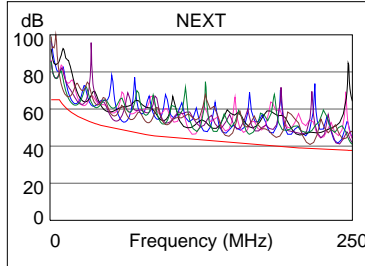

Cable ID: 08790

Test Summary: PASS

Date / Time: 12/07/2007 08:40:46am
Headroom: 2.2 dB (NEXT 45-78)
Test Limit: TIA Patch Cord Cat6 10.0m
 Cable Type: Cat 6 UTP

Operator: J. ALBRIGHT
 Software Version: 1.3100
 Limits Version: 1.02A
 NVP: 69.0%

Model: DTX-1800
 Main S/N: 8926028
 Remote S/N: 8926027
 Main Adapter: DTX-PCU6M
 Remote Adapter: DTX-PCU6R

Wire Map (T568B)

PASS

Length (ft)	[Pair 78]	24
Prop. Delay (ns)	[Pair 45]	38
Delay Skew (ns)	[Pair 45]	2
Resistance (ohms)	[Pair 36]	1.4

	Worst Case Margin		Worst Case Value	
	MAIN	SR	MAIN	SR
PASS				
Worst Pair	45-78		45-78	
NEXT (dB)	2.2		2.2	
Freq. (MHz)	214.0		214.5	
Limit (dB)	38.8		38.7	

	Worst Case Margin		Worst Case Value	
	MAIN	SR	MAIN	SR
PASS				
Worst Pair	12		45	
RL (dB)	5.9		10.8	
Freq. (MHz)	4.9		246.5	
Limit (dB)	21.9		14.1	