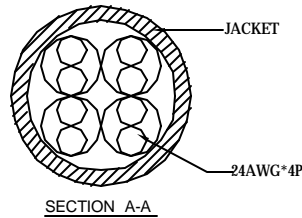

PRODUCT	CAT6 patch cable	CUSTOMER	JDI	DRAWN	Z.X.Q	
	CUS.NO	8-CAT6XGY-XXX	VERSION	1.0	CHECKED	Jackson Cang	
	DR.NO		DRAWN DATE	15-JAN-03	APPROVED	Eric Lee	

THREE ANGLE PROJECTION