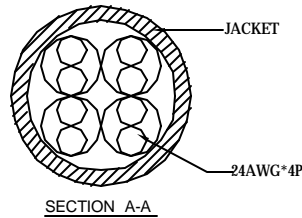

PRODUCT	8-CAT6GY-XXX	CUSTOMER	JDI	DRAWN	Z.X.Q	
	CUS.NO		VERSION	1.0	CHECKED	Jackson Cang	
	DR.NO		DRAWN DATE	15-JAN-03	APPROVED	Eric Lee	

THREE ANGLE PROJECTION